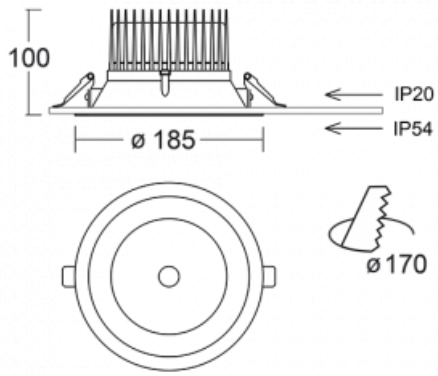

Luminaire

Ture

56-001L-10GHV/M/840, B +
00-00152M3

It is a circular recessed luminaire of the downlight type with an excellent UGR index <math><19</math> up to 3000 lm, which means that the luminaire does not dazzle. The luminaire is suitable for offices, meeting rooms and, thanks to special sources, also for showrooms. RealWhite highlights the white, StrongColour highlights the selected colour, and RealColour emphasizes the colour of the object. With Tunable White you can set the colour temperature according to the time of day. With the help of these sources, the illuminated objects will look even more attractive. The IP54 class means high level of protection against the penetration of water and foreign matter. Thus, you can use this luminaire even in a demanding environment, such as a wellness centre. Its efficacy is up to 118 lm/W. Ture is available in three versions – a small luminaire with a diameter of 145 mm, a medium luminaire with a diameter of 185 mm and the largest luminaire with a diameter of 226 mm.

Type of installation	Recessed
Light distribution	Direct
Luminaire shape	Circular
Colour of the luminaires	Black
Material	Aluminium
Lifetime	L80/B20 50 000 hours
Warranty	60 months
Description of luminaires	Luminaire recessed
Dimensions	\varnothing 185 mm × 100 mm
Type of optical system	Plain aluminium reflector
Luminous flux	2080 lm \pm 10 %
Colour Temperature	4000 K cool white
Luminous efficacy	116 lm/W
MacAdam Light source	3
Colour rendering index	80
Luminaire power input	18 W \pm 10 %
Connection of the luminaires	Electronic ballast non-dimmable with 3h emergency
Electrical voltage	220-240V
Frequency	50/60Hz

 **CE** IP 54

Technical drawing

Curve

Downloads

Installation instructions

Photos