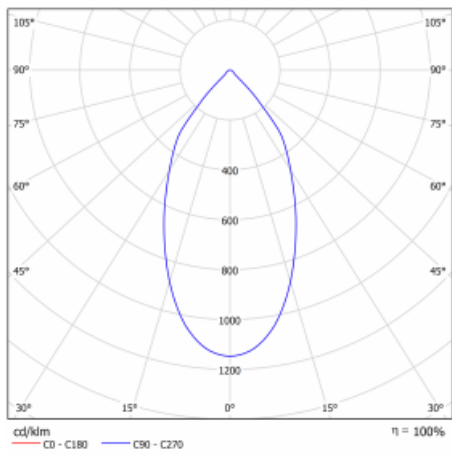

Technical drawing

Curve