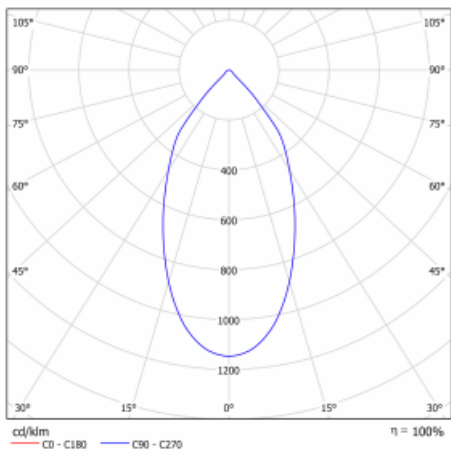

Luminaire

Ture

56-001L-10GHV/M/840, B +
00-00152M3

It is a circular recessed luminaire of the downlight type with an excellent UGR index < 19 up to 3000 lm, which means that the luminaire does not dazzle. The luminaire is suitable for offices, meeting rooms and, thanks to special sources, also for showrooms. RealWhite highlights the white, StrongColour highlights the selected colour, and RealColour emphasizes the colour of the object. With Tunable White you can set the colour temperature according to the time of day. With the help of these sources, the illuminated objects will look even more attractive. The IP54 class means high level of protection against the penetration of water and foreign matter. Thus, you can use this luminaire even in a demanding environment, such as a wellness centre. Its efficacy is up to 118 lm/W. Ture is available in three versions – a small luminaire with a diameter of 145 mm, a medium luminaire with a diameter of 185 mm and the largest luminaire with a diameter of 226 mm.

Type of installation	Recessed
Light distribution	Direct
Luminaire shape	Circular
Colour of the luminaires	Black
Material	Aluminium
Lifetime	L80/B20 50 000 hours
Warranty	5 years
Description of luminaires	Luminaire recessed
Dimensions	∅ 185 mm × 100 mm
Type of optical system	Plain aluminium reflector
Luminous flux*	2080 lm
Colour Temperature	4000 K cool white
Luminous efficacy	116 lm/W
MacAdam Light source	3
Colour rendering index	80
Luminaire power input*	18 W
Connection of the luminaires	ON/OFF + 3h emergency
Electrical voltage	220-240V
Frequency	50/60Hz

 **CE IP 54**

*±10 %

Technical drawing

Curve

Downloads

Installation instructions

Photos