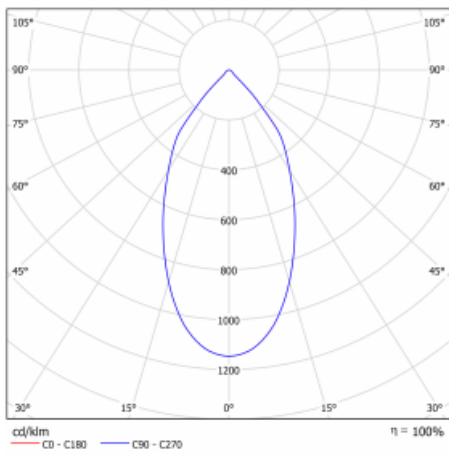

Luminaire

Ture

56-001L-10GHV/M/840, B +
00-00151M3

It is a circular recessed luminaire of the downlight type with an excellent UGR index < 19 up to 3000 lm, which means that the luminaire does not dazzle. The luminaire is suitable for offices, meeting rooms and, thanks to special sources, also for showrooms. RealWhite highlights the white, StrongColour highlights the selected colour, and RealColour emphasizes the colour of the object. With Tunable White you can set the colour temperature according to the time of day. With the help of these sources, the illuminated objects will look even more attractive. The IP54 class means high level of protection against the penetration of water and foreign matter. Thus, you can use this luminaire even in a demanding environment, such as a wellness centre. Its efficacy is up to 118 lm/W. Ture is available in three versions – a small luminaire with a diameter of 145 mm, a medium luminaire with a diameter of 185 mm and the largest luminaire with a diameter of 226 mm.

Type of installation	Recessed
Light distribution	Direct
Luminaire shape	Circular
Colour of the luminaires	Black
Material	Aluminium
Lifetime	L80/B20 50 000 hours
Warranty	5 years
Description of luminaires	Luminaire recessed
Dimensions	∅ 185 mm × 100 mm
Type of optical system	Plain aluminium reflector
Luminous flux*	1230 lm
Colour Temperature	4000 K cool white
Luminous efficacy	128 lm/W
MacAdam Light source	3
Colour rendering index	80
Luminaire power input*	9.6 W
Connection of the luminaires	ON/OFF + 3h emergency
Electrical voltage	220-240V
Frequency	50/60Hz

 **CE IP 54**

*±10 %

Technical drawing

Curve

Downloads

Installation instructions

Photos