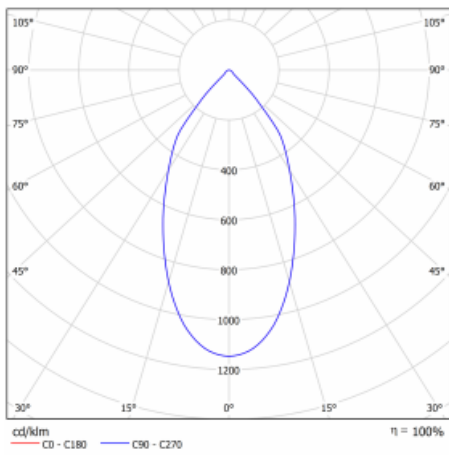

Luminaire

Ture

56-001L-10GHV/M/830, W +
00-00151M

It is a circular recessed luminaire of the downlight type with an excellent UGR index < 19 up to 3000 lm, which means that the luminaire does not dazzle. The luminaire is suitable for offices, meeting rooms and, thanks to special sources, also for showrooms. RealWhite highlights the white, StrongColour highlights the selected colour, and RealColour emphasizes the colour of the object. With Tunable White you can set the colour temperature according to the time of day. With the help of these sources, the illuminated objects will look even more attractive. The IP54 class means high level of protection against the penetration of water and foreign matter. Thus, you can use this luminaire even in a demanding environment, such as a wellness centre. Its efficacy is up to 118 lm/W. Ture is available in three versions – a small luminaire with a diameter of 145 mm, a medium luminaire with a diameter of 185 mm and the largest luminaire with a diameter of 226 mm.

Type of installation	Recessed
Light distribution	Direct
Luminaire shape	Circular
Colour of the luminaires	White
Material	Aluminium
Lifetime	L80/B20 50 000 hours
Warranty	5 years
Description of luminaires	Luminaire recessed
Dimensions	∅ 185 mm × 100 mm
Weight	0.6 kg
Type of optical system	Plain aluminium reflector
Luminous flux*	1240 lm
Colour Temperature	3000 K warm white
Luminous efficacy	129 lm/W
MacAdam Light source	3
Colour rendering index	80
UGR max. X=4H Y=8H, ρ=70,50,20	10.4

Technical drawing

Luminaire power input* 9.6 W

Connection of the luminaires ON/OFF + 1h emergency

Electrical voltage 220-240V

Frequency 50/60Hz

☐ CE IP 54

* $\pm 10\%$

Curve