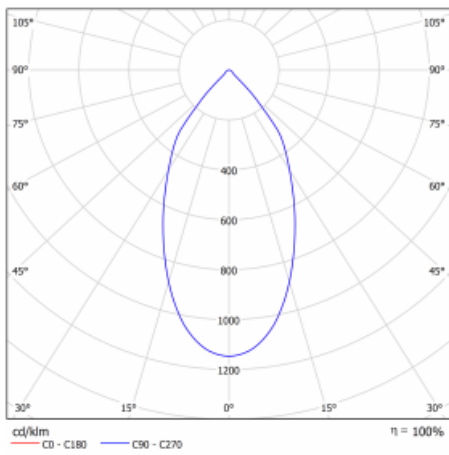

Luminaire

Ture

56-001L-10GHV/M/830, W +
00-00151M3

It is a circular recessed luminaire of the downlight type with an excellent UGR index <math><19</math> up to 3000 lm, which means that the luminaire does not dazzle. The luminaire is suitable for offices, meeting rooms and, thanks to special sources, also for showrooms. RealWhite highlights the white, StrongColour highlights the selected colour, and RealColour emphasizes the colour of the object. With Tunable White you can set the colour temperature according to the time of day. With the help of these sources, the illuminated objects will look even more attractive. The IP54 class means high level of protection against the penetration of water and foreign matter. Thus, you can use this luminaire even in a demanding environment, such as a wellness centre. Its efficacy is up to 118 lm/W. Ture is available in three versions – a small luminaire with a diameter of 145 mm, a medium luminaire with a diameter of 185 mm and the largest luminaire with a diameter of 226 mm.

Type of installation	Recessed
Light distribution	Direct
Luminaire shape	Circular
Colour of the luminaires	White
Material	Aluminium
Lifetime	L80/B20 50 000 hours
Warranty	5 years
Description of luminaires	Luminaire recessed
Dimensions	\varnothing 185 mm \times 100 mm
Weight	0.6 kg
Type of optical system	Plain aluminium reflector
Luminous flux*	1240 lm
Colour Temperature	3000 K warm white
Luminous efficacy	129 lm/W
MacAdam Light source	3
Colour rendering index	80
UGR max. X=4H Y=8H, $\rho=70,50,20$	10.4

Technical drawing

Luminaire power input* 9.6 W

Connection of the luminaires ON/OFF + 3h emergency

Electrical voltage 220-240V

Frequency 50/60Hz

☐ CE IP 54

* $\pm 10\%$

Curve