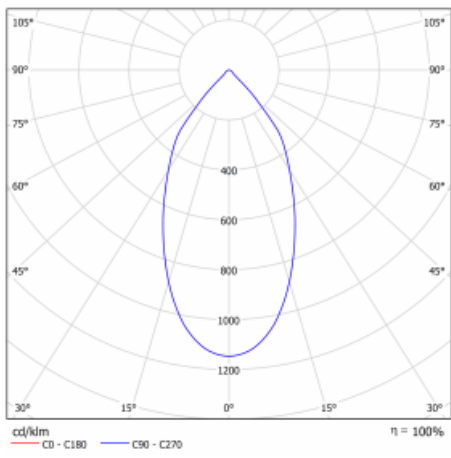

Technical drawing

Curve