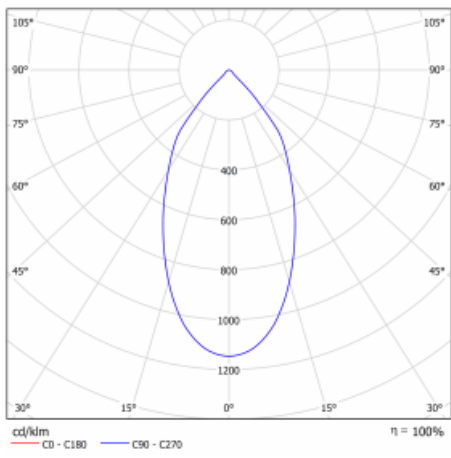

Luminaire

Ture

56-001L-10GHV/M/830, B +
00-00152M3

It is a circular recessed luminaire of the downlight type with an excellent UGR index < 19 up to 3000 lm, which means that the luminaire does not dazzle. The luminaire is suitable for offices, meeting rooms and, thanks to special sources, also for showrooms. RealWhite highlights the white, StrongColour highlights the selected colour, and RealColour emphasizes the colour of the object. With Tunable White you can set the colour temperature according to the time of day. With the help of these sources, the illuminated objects will look even more attractive. The IP54 class means high level of protection against the penetration of water and foreign matter. Thus, you can use this luminaire even in a demanding environment, such as a wellness centre. Its efficacy is up to 118 lm/W. Ture is available in three versions – a small luminaire with a diameter of 145 mm, a medium luminaire with a diameter of 185 mm and the largest luminaire with a diameter of 226 mm.

Type of installation	Recessed
Light distribution	Direct
Luminaire shape	Circular
Colour of the luminaires	Black
Material	Aluminium
Lifetime	L80/B20 50 000 hours
Warranty	5 years
Description of luminaires	Luminaire recessed
Dimensions	ø 185 mm × 100 mm
Type of optical system	Plain aluminium reflector
Luminous flux*	1980 lm
Colour Temperature	3000 K warm white
Luminous efficacy	110 lm/W
MacAdam Light source	3
Colour rendering index	80
Luminaire power input*	18 W
Connection of the luminaires	ON/OFF + 3h emergency
Electrical voltage	220-240V
Frequency	50/60Hz

 **CE IP 54**

*±10 %

Technical drawing

Curve

Downloads

Installation instructions

Photos