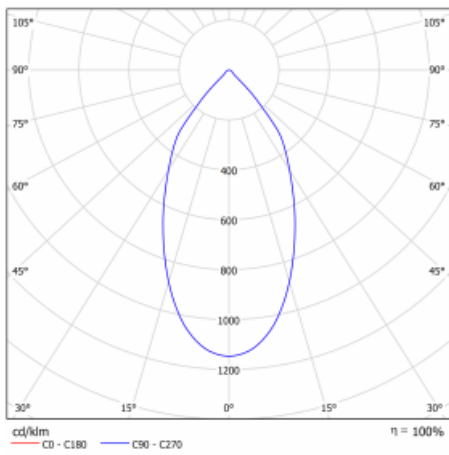

Luminaire

Ture

56-001L-10GHV/840, W +
00-00153E

It is a circular recessed luminaire of the downlight type with an excellent UGR index < 19 up to 3000 lm, which means that the luminaire does not dazzle. The luminaire is suitable for offices, meeting rooms and, thanks to special sources, also for showrooms. RealWhite highlights the white, StrongColour highlights the selected colour, and RealColour emphasizes the colour of the object. With Tunable White you can set the colour temperature according to the time of day. With the help of these sources, the illuminated objects will look even more attractive. The IP54 class means high level of protection against the penetration of water and foreign matter. Thus, you can use this luminaire even in a demanding environment, such as a wellness centre. Its efficacy is up to 118 lm/W. Ture is available in three versions – a small luminaire with a diameter of 145 mm, a medium luminaire with a diameter of 185 mm and the largest luminaire with a diameter of 226 mm.

Type of installation	Recessed
Light distribution	Direct
Luminaire shape	Circular
Colour of the luminaires	White
Material	Aluminium
Lifetime	L80/B20 50 000 hours
Warranty	5 years
Description of luminaires	Luminaire recessed
Dimensions	ø 185 mm × 100 mm
Weight	0.72 kg
Type of optical system	Plain aluminium reflector
Luminous flux*	2810 lm
Colour Temperature	4000 K cool white
Luminous efficacy	115 lm/W
MacAdam Light source	3
Colour rendering index	80
UGR max. X=4H Y=8H, ρ=70,50,20	13.3

Technical drawing

Luminaire power input* 24.5 W

Connection of the luminaires ON/OFF

Electrical voltage 220-240V

Frequency 50/60Hz

☐ CE IP 54

* $\pm 10\%$

Curve