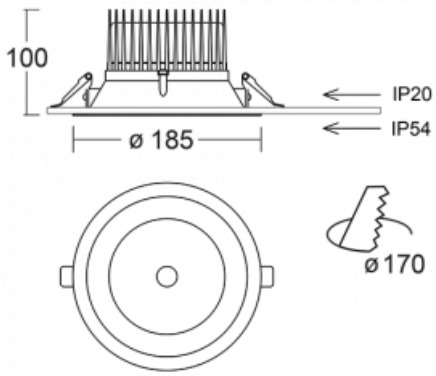

Luminaire

Ture

56-001L-10GHV/840, W +
00-00153E

It is a circular recessed luminaire of the downlight type with an excellent UGR index < 19 up to 3000 lm, which means that the luminaire does not dazzle. The luminaire is suitable for offices, meeting rooms and, thanks to special sources, also for showrooms. RealWhite highlights the white, StrongColour highlights the selected colour, and RealColour emphasizes the colour of the object. With Tunable White you can set the colour temperature according to the time of day. With the help of these sources, the illuminated objects will look even more attractive. The IP54 class means high level of protection against the penetration of water and foreign matter. Thus, you can use this luminaire even in a demanding environment, such as a wellness centre. Its efficacy is up to 118 lm/W. Ture is available in three versions – a small luminaire with a diameter of 145 mm, a medium luminaire with a diameter of 185 mm and the largest luminaire with a diameter of 226 mm.

Type of installation	Recessed
Light distribution	Direct
Luminaire shape	Circular
Colour of the luminaires	White
Material	Aluminium
Lifetime	L80/B20 50 000 hours
Warranty	5 years
Description of luminaires	Luminaire recessed
Dimensions	ø 185 mm × 100 mm
Weight	0.72 kg
Type of optical system	Plain aluminium reflector
Luminous flux*	2810 lm
Colour Temperature	4000 K cool white
Luminous efficacy	115 lm/W
MacAdam Light source	3
Colour rendering index	80
UGR max. X=4H Y=8H, ρ=70,50,20	13.3

Technical drawing

Luminaire power input* 24.5 W

Connection of the luminaires ON/OFF

Electrical voltage 220-240V

Frequency 50/60Hz

☐ CE IP 54

* $\pm 10\%$

Curve