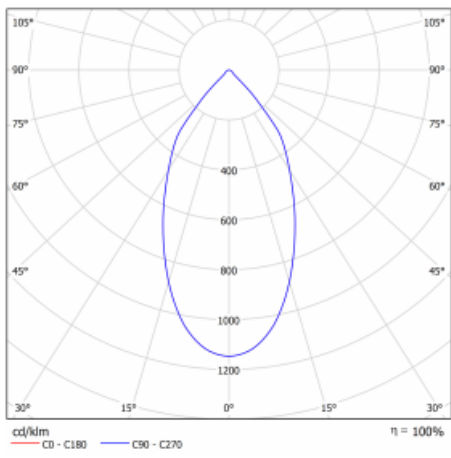

Luminaire

Ture

56-001L-10GHV/840, B +
00-00151E

It is a circular recessed luminaire of the downlight type with an excellent UGR index < 19 up to 3000 lm, which means that the luminaire does not dazzle. The luminaire is suitable for offices, meeting rooms and, thanks to special sources, also for showrooms. RealWhite highlights the white, StrongColour highlights the selected colour, and RealColour emphasizes the colour of the object. With Tunable White you can set the colour temperature according to the time of day. With the help of these sources, the illuminated objects will look even more attractive. The IP54 class means high level of protection against the penetration of water and foreign matter. Thus, you can use this luminaire even in a demanding environment, such as a wellness centre. Its efficacy is up to 118 lm/W. Ture is available in three versions – a small luminaire with a diameter of 145 mm, a medium luminaire with a diameter of 185 mm and the largest luminaire with a diameter of 226 mm.

Type of installation	Recessed
Light distribution	Direct
Luminaire shape	Circular
Colour of the luminaires	Black
Material	Aluminium
Lifetime	L80/B20 50 000 hours
Warranty	5 years
Description of luminaires	Luminaire recessed
Dimensions	∅ 185 mm × 100 mm
Type of optical system	Plain aluminium reflector
Luminous flux*	1230 lm
Colour Temperature	4000 K cool white
Luminous efficacy	128 lm/W
MacAdam Light source	3
Colour rendering index	80
Luminaire power input*	9.6 W
Connection of the luminaires	ON/OFF
Electrical voltage	220-240V
Frequency	50/60Hz

 **CE IP 54**

*±10 %

Technical drawing

Curve

Downloads

Installation instructions

Photos