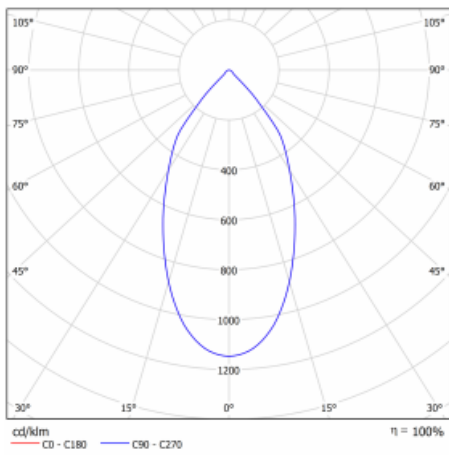

Luminaire

Ture

56-001L-10GHV/830, W +
00-00155DI

It is a circular recessed luminaire of the downlight type with an excellent UGR index < 19 up to 3000 lm, which means that the luminaire does not dazzle. The luminaire is suitable for offices, meeting rooms and, thanks to special sources, also for showrooms. RealWhite highlights the white, StrongColour highlights the selected colour, and RealColour emphasizes the colour of the object. With Tunable White you can set the colour temperature according to the time of day. With the help of these sources, the illuminated objects will look even more attractive. The IP54 class means high level of protection against the penetration of water and foreign matter. Thus, you can use this luminaire even in a demanding environment, such as a wellness centre. Its efficacy is up to 118 lm/W. Ture is available in three versions – a small luminaire with a diameter of 145 mm, a medium luminaire with a diameter of 185 mm and the largest luminaire with a diameter of 226 mm.

Type of installation	Recessed
Light distribution	Direct
Luminaire shape	Circular
Colour of the luminaires	White
Material	Aluminium
Lifetime	L80/B20 50 000 hours
Warranty	5 years
Description of luminaires	Luminaire recessed
Dimensions	ø 185 mm × 100 mm
Weight	0.64 kg
Type of optical system	Plain aluminium reflector
Luminous flux*	2670 lm
Colour Temperature	3000 K warm white
Luminous efficacy	109 lm/W
MacAdam Light source	3
Colour rendering index	80
UGR max. X=4H Y=8H, ρ=70,50,20	13.3

Technical drawing

Luminaire power input* 24.5 W

Connection of the luminaires DALI

Electrical voltage 220-240V

Frequency 50/60Hz

☐ CE IP 54

* $\pm 10\%$

Curve