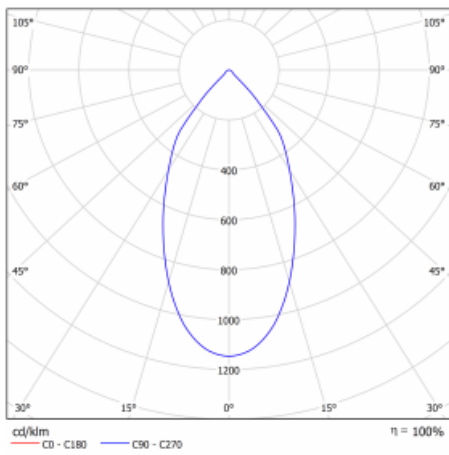

Type of installation	Recessed
Light distribution	Direct
Luminaire shape	Circular
Colour of the luminaires	White
Material	Aluminium
Lifetime	L80/B20 50 000 hours
Warranty	5 years
Description of luminaires	Luminaire recessed
Dimensions	ø 185 mm × 100 mm
Weight	0.64 kg
Type of optical system	Plain aluminium reflector
Luminous flux*	2670 lm
Colour Temperature	3000 K warm white
Luminous efficacy	109 lm/W
MacAdam Light source	3
Colour rendering index	80
UGR max. X=4H Y=8H, ρ=70,50,20	13.1

## Technical drawing

Luminaire power input\* 24.5 W

Connection of the luminaires ON/OFF multiwatt

Electrical voltage 220-240V

Frequency 50/60Hz

☐ CE IP 54

\* $\pm 10\%$

## Curve