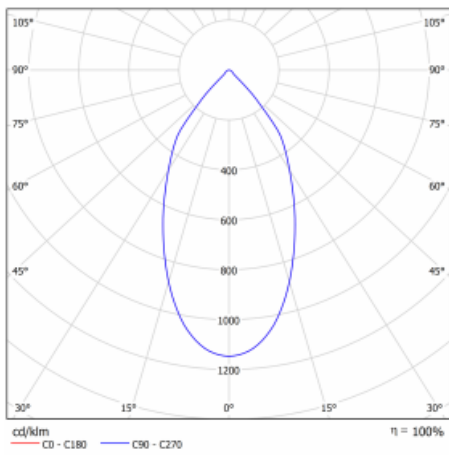

Type of installation	Recessed
Light distribution	Direct
Luminaire shape	Circular
Colour of the luminaires	White
Material	Aluminium
Lifetime	L80/B20 50 000 hours
Warranty	5 years
Description of luminaires	Luminaire recessed
Dimensions	ø 185 mm × 100 mm
Weight	0.64 kg
Type of optical system	Plain aluminium reflector
Luminous flux*	2670 lm
Colour Temperature	3000 K warm white
Luminous efficacy	109 lm/W
MacAdam Light source	3
Colour rendering index	80
UGR max. X=4H Y=8H, ρ=70,50,20	13.1

## Technical drawing

Luminaire power input\* 24.5 W

Connection of the luminaires ON/OFF

Electrical voltage 220-240V

Frequency 50/60Hz

☐ CE IP 54

\* $\pm 10\%$

## Curve