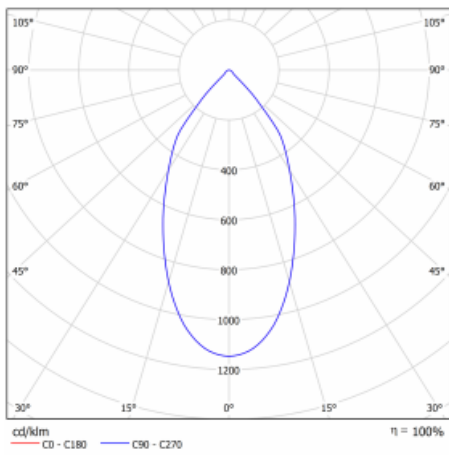

Luminaire

Ture

56-001L-10GHV/830, W +
00-00151E

It is a circular recessed luminaire of the downlight type with an excellent UGR index < 19 up to 3000 lm, which means that the luminaire does not dazzle. The luminaire is suitable for offices, meeting rooms and, thanks to special sources, also for showrooms. RealWhite highlights the white, StrongColour highlights the selected colour, and RealColour emphasizes the colour of the object. With Tunable White you can set the colour temperature according to the time of day. With the help of these sources, the illuminated objects will look even more attractive. The IP54 class means high level of protection against the penetration of water and foreign matter. Thus, you can use this luminaire even in a demanding environment, such as a wellness centre. Its efficacy is up to 118 lm/W. Ture is available in three versions – a small luminaire with a diameter of 145 mm, a medium luminaire with a diameter of 185 mm and the largest luminaire with a diameter of 226 mm.

Type of installation	Recessed
Light distribution	Direct
Luminaire shape	Circular
Colour of the luminaires	White
Material	Aluminium
Lifetime	L80/B20 50 000 hours
Warranty	5 years
Description of luminaires	Luminaire recessed
Dimensions	∅ 185 mm × 100 mm
Weight	0.64 kg
Type of optical system	Plain aluminium reflector
Luminous flux*	1240 lm
Colour Temperature	3000 K warm white
Luminous efficacy	129 lm/W
MacAdam Light source	3
Colour rendering index	80
UGR max. X=4H Y=8H, ρ=70,50,20	10.4

Technical drawing

Luminaire power input*	9.6 W
Connection of the luminaires	ON/OFF
Electrical voltage	220-240V
Frequency	50/60Hz

☐ CE IP 54

* $\pm 10\%$

Curve

Downloads

Installation instructions

Photos