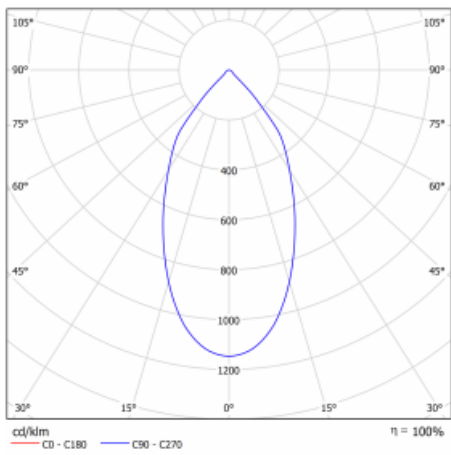

Luminaire

Ture

56-001L-10GHV/830, B +
00-00153E

It is a circular recessed luminaire of the downlight type with an excellent UGR index < 19 up to 3000 lm, which means that the luminaire does not dazzle. The luminaire is suitable for offices, meeting rooms and, thanks to special sources, also for showrooms. RealWhite highlights the white, StrongColour highlights the selected colour, and RealColour emphasizes the colour of the object. With Tunable White you can set the colour temperature according to the time of day. With the help of these sources, the illuminated objects will look even more attractive. The IP54 class means high level of protection against the penetration of water and foreign matter. Thus, you can use this luminaire even in a demanding environment, such as a wellness centre. Its efficacy is up to 118 lm/W. Ture is available in three versions – a small luminaire with a diameter of 145 mm, a medium luminaire with a diameter of 185 mm and the largest luminaire with a diameter of 226 mm.

Type of installation	Recessed
Light distribution	Direct
Luminaire shape	Circular
Colour of the luminaires	Black
Material	Aluminium
Lifetime	L80/B20 50 000 hours
Warranty	5 years
Description of luminaires	Luminaire recessed
Dimensions	∅ 185 mm × 100 mm
Type of optical system	Plain aluminium reflector
Luminous flux*	2500 lm
Colour Temperature	3000 K warm white
Luminous efficacy	102 lm/W
MacAdam Light source	3
Colour rendering index	80
Luminaire power input*	24.5 W
Connection of the luminaires	ON/OFF
Electrical voltage	220-240V
Frequency	50/60Hz

 **CE IP 54**

*±10 %

Technical drawing

Curve

Downloads

Installation instructions

Photos