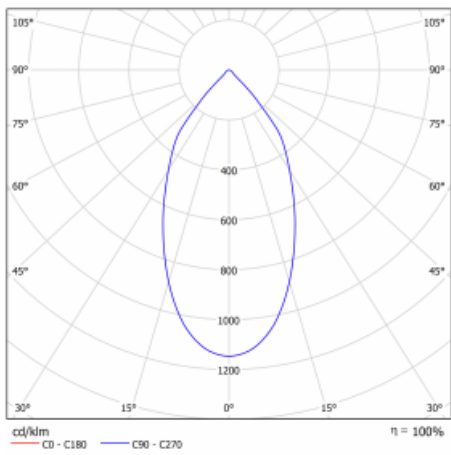

Technical drawing

Curve