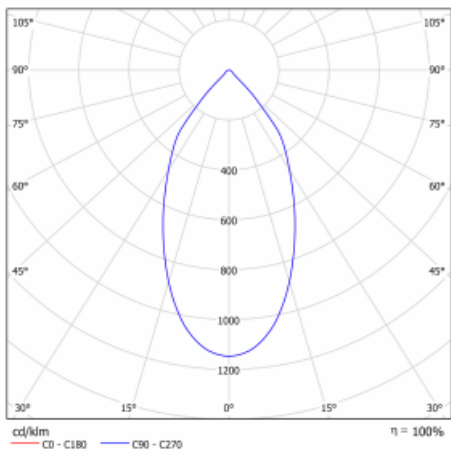

Luminaire

Ture

56-001L-10GHV/830, B +
00-00152E

It is a circular recessed luminaire of the downlight type with an excellent UGR index < 19 up to 3000 lm, which means that the luminaire does not dazzle. The luminaire is suitable for offices, meeting rooms and, thanks to special sources, also for showrooms. RealWhite highlights the white, StrongColour highlights the selected colour, and RealColour emphasizes the colour of the object. With Tunable White you can set the colour temperature according to the time of day. With the help of these sources, the illuminated objects will look even more attractive. The IP54 class means high level of protection against the penetration of water and foreign matter. Thus, you can use this luminaire even in a demanding environment, such as a wellness centre. Its efficacy is up to 118 lm/W. Ture is available in three versions – a small luminaire with a diameter of 145 mm, a medium luminaire with a diameter of 185 mm and the largest luminaire with a diameter of 226 mm.

Type of installation	Recessed
Light distribution	Direct
Luminaire shape	Circular
Colour of the luminaires	Black
Material	Aluminium
Lifetime	L80/B20 50 000 hours
Warranty	5 years
Description of luminaires	Luminaire recessed
Dimensions	∅ 185 mm × 100 mm
Type of optical system	Plain aluminium reflector
Luminous flux*	1980 lm
Colour Temperature	3000 K warm white
Luminous efficacy	110 lm/W
MacAdam Light source	3
Colour rendering index	80
Luminaire power input*	18 W
Connection of the luminaires	ON/OFF
Electrical voltage	220-240V
Frequency	50/60Hz

 **CE IP 54**

*±10 %

Technical drawing

Curve

Downloads

Installation instructions

Photos