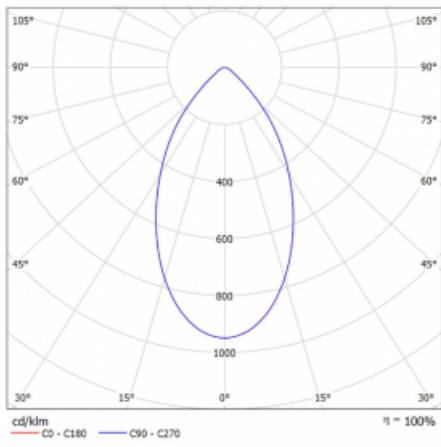

Luminaire

Ture

56-001K-10GHV/M/830, W +
00-00151M

It is a circular recessed luminaire of the downlight type with an excellent UGR index <math><19</math> up to 3000 lm, which means that the luminaire does not dazzle. The luminaire is suitable for offices, meeting rooms and, thanks to special sources, also for showrooms. RealWhite highlights the white, StrongColour highlights the selected colour, and RealColour emphasizes the colour of the object. With Tunable White you can set the colour temperature according to the time of day. With the help of these sources, the illuminated objects will look even more attractive. The IP54 class means high level of protection against the penetration of water and foreign matter. Thus, you can use this luminaire even in a demanding environment, such as a wellness centre. Its efficacy is up to 118 lm/W. Ture is available in three versions – a small luminaire with a diameter of 145 mm, a medium luminaire with a diameter of 185 mm and the largest luminaire with a diameter of 226 mm.

| | |
|--|-------------------------------|
| Type of installation | Recessed |
| Light distribution | Direct |
| Luminaire shape | Circular |
| Colour of the luminaires | White |
| Material | Aluminium |
| Lifetime | L80/B20 50 000 hours |
| Warranty | 5 years |
| Description of luminaires | Luminaire recessed |
| Dimensions | \varnothing 185 mm × 100 mm |
| Type of optical system | Opal diffuser |
| Luminous flux* | 1170 lm |
| Colour Temperature | 3000 K warm white |
| Luminous efficacy | 122 lm/W |
| MacAdam Light source | 3 |
| Colour rendering index | 80 |
| UGR max. X=4H Y=8H, $\rho=70,50,20$ | 15.5 |
| Luminaire power input* | 9.6 W |
| Connection of the luminaires | ON/OFF + 1h emergency |
| Electrical voltage | 220-240V |
| Frequency | 50/60Hz |

 **CE IP 54**

* $\pm 10\%$

Technical drawing

Curve

Downloads

Installation instructions

Photos