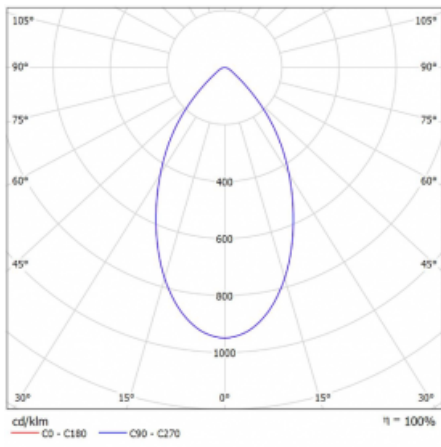

Technical drawing

Curve