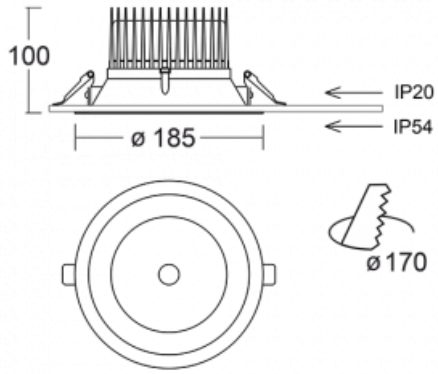

Luminaire

Ture

56-001K-10GHV/M/830, B +
00-00153M3

It is a circular recessed luminaire of the downlight type with an excellent UGR index < 19 up to 3000 lm, which means that the luminaire does not dazzle. The luminaire is suitable for offices, meeting rooms and, thanks to special sources, also for showrooms. RealWhite highlights the white, StrongColour highlights the selected colour, and RealColour emphasizes the colour of the object. With Tunable White you can set the colour temperature according to the time of day. With the help of these sources, the illuminated objects will look even more attractive. The IP54 class means high level of protection against the penetration of water and foreign matter. Thus, you can use this luminaire even in a demanding environment, such as a wellness centre. Its efficacy is up to 118 lm/W. Ture is available in three versions – a small luminaire with a diameter of 145 mm, a medium luminaire with a diameter of 185 mm and the largest luminaire with a diameter of 226 mm.

Type of installation	Recessed
Light distribution	Direct
Luminaire shape	Circular
Colour of the luminaires	Black
Material	Aluminium
Lifetime	L80/B20 50 000 hours
Warranty	60 months
Description of luminaires	Luminaire recessed
Dimensions	∅ 185 mm × 100 mm
Type of optical system	Opal diffuser
Luminous flux	2300 lm ± 10 %
Colour Temperature	3000 K warm white
Luminous efficacy	94 lm/W
MacAdam Light source	3
Colour rendering index	80
Luminaire power input	24.5 W ± 10 %
Connection of the luminaires	Electronic ballast non-dimmable with 3h emergency
Electrical voltage	220-240V
Frequency	50/60Hz

 **CE** IP 54

Technical drawing

Curve

Downloads

Installation instructions

Photos