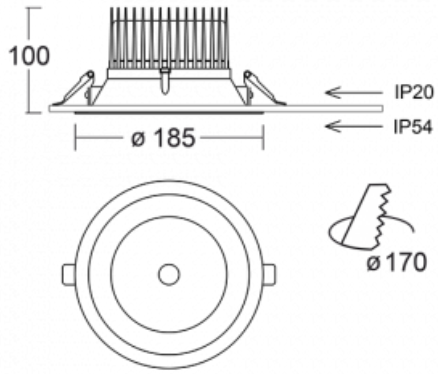

Luminaire

Ture

56-001K-10GHV/M/830, B +
00-00153M3

It is a circular recessed luminaire of the downlight type with an excellent UGR index < 19 up to 3000 lm, which means that the luminaire does not dazzle. The luminaire is suitable for offices, meeting rooms and, thanks to special sources, also for showrooms. RealWhite highlights the white, StrongColour highlights the selected colour, and RealColour emphasizes the colour of the object. With Tunable White you can set the colour temperature according to the time of day. With the help of these sources, the illuminated objects will look even more attractive. The IP54 class means high level of protection against the penetration of water and foreign matter. Thus, you can use this luminaire even in a demanding environment, such as a wellness centre. Its efficacy is up to 118 lm/W. Ture is available in three versions – a small luminaire with a diameter of 145 mm, a medium luminaire with a diameter of 185 mm and the largest luminaire with a diameter of 226 mm.

Type of installation	Recessed
Light distribution	Direct
Luminaire shape	Circular
Colour of the luminaires	Black
Material	Aluminium
Lifetime	L80/B20 50 000 hours
Warranty	5 years
Description of luminaires	Luminaire recessed
Dimensions	∅ 185 mm × 100 mm
Type of optical system	Opal diffuser
Luminous flux*	2300 lm
Colour Temperature	3000 K warm white
Luminous efficacy	94 lm/W
MacAdam Light source	3
Colour rendering index	80
Luminaire power input*	24.5 W
Connection of the luminaires	ON/OFF + 3h emergency
Electrical voltage	220-240V
Frequency	50/60Hz

 **CE IP 54**

*±10 %

Technical drawing

Curve

Downloads

Installation instructions

Photos