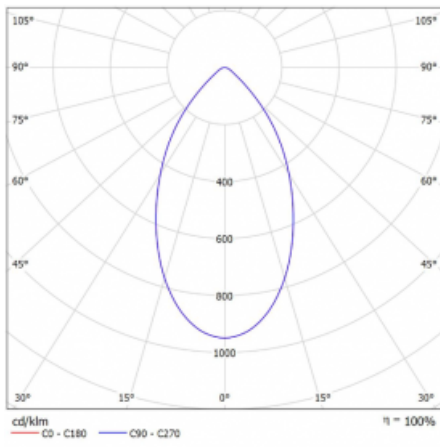

Luminaire

Ture

56-001K-10GHV/M/830, B +
00-00153M3

It is a circular recessed luminaire of the downlight type with an excellent UGR index < 19 up to 3000 lm, which means that the luminaire does not dazzle. The luminaire is suitable for offices, meeting rooms and, thanks to special sources, also for showrooms. RealWhite highlights the white, StrongColour highlights the selected colour, and RealColour emphasizes the colour of the object. With Tunable White you can set the colour temperature according to the time of day. With the help of these sources, the illuminated objects will look even more attractive. The IP54 class means high level of protection against the penetration of water and foreign matter. Thus, you can use this luminaire even in a demanding environment, such as a wellness centre. Its efficacy is up to 118 lm/W. Ture is available in three versions – a small luminaire with a diameter of 145 mm, a medium luminaire with a diameter of 185 mm and the largest luminaire with a diameter of 226 mm.

Type of installation	Recessed
Light distribution	Direct
Luminaire shape	Circular
Colour of the luminaires	Black
Material	Aluminium
Lifetime	L80/B20 50 000 hours
Warranty	5 years
Description of luminaires	Luminaire recessed
Dimensions	∅ 185 mm × 100 mm
Type of optical system	Opal diffuser
Luminous flux*	2300 lm
Colour Temperature	3000 K warm white
Luminous efficacy	94 lm/W
MacAdam Light source	3
Colour rendering index	80
Luminaire power input*	24.5 W
Connection of the luminaires	ON/OFF + 3h emergency
Electrical voltage	220-240V
Frequency	50/60Hz

 **CE IP 54**

*±10 %

Technical drawing

Curve

Downloads

Installation instructions

Photos