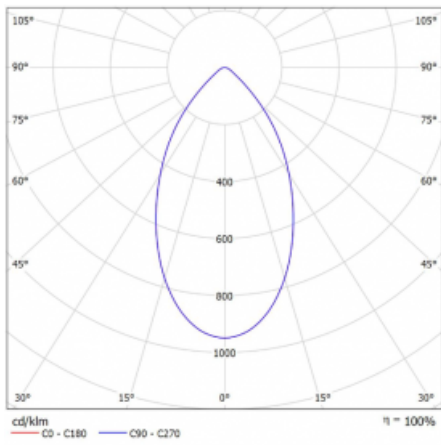

Luminaire

Ture

56-001K-10GHV/M/830, B +
00-00152M3

It is a circular recessed luminaire of the downlight type with an excellent UGR index < 19 up to 3000 lm, which means that the luminaire does not dazzle. The luminaire is suitable for offices, meeting rooms and, thanks to special sources, also for showrooms. RealWhite highlights the white, StrongColour highlights the selected colour, and RealColour emphasizes the colour of the object. With Tunable White you can set the colour temperature according to the time of day. With the help of these sources, the illuminated objects will look even more attractive. The IP54 class means high level of protection against the penetration of water and foreign matter. Thus, you can use this luminaire even in a demanding environment, such as a wellness centre. Its efficacy is up to 118 lm/W. Ture is available in three versions – a small luminaire with a diameter of 145 mm, a medium luminaire with a diameter of 185 mm and the largest luminaire with a diameter of 226 mm.

Type of installation	Recessed
Light distribution	Direct
Luminaire shape	Circular
Colour of the luminaires	Black
Material	Aluminium
Lifetime	L80/B20 50 000 hours
Warranty	5 years
Description of luminaires	Luminaire recessed
Dimensions	ø 185 mm × 100 mm
Type of optical system	Opal diffuser
Luminous flux*	1820 lm
Colour Temperature	3000 K warm white
Luminous efficacy	101 lm/W
MacAdam Light source	3
Colour rendering index	80
Luminaire power input*	18 W
Connection of the luminaires	ON/OFF + 3h emergency
Electrical voltage	220-240V
Frequency	50/60Hz

 **CE IP 54**

*±10 %

Technical drawing

Curve

Downloads

Installation instructions

Photos