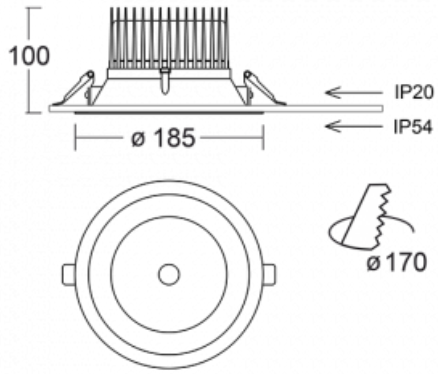

Luminaire

Ture

56-001K-10GHV/M/830, B +
00-00151M3

It is a circular recessed luminaire of the downlight type with an excellent UGR index < 19 up to 3000 lm, which means that the luminaire does not dazzle. The luminaire is suitable for offices, meeting rooms and, thanks to special sources, also for showrooms. RealWhite highlights the white, StrongColour highlights the selected colour, and RealColour emphasizes the colour of the object. With Tunable White you can set the colour temperature according to the time of day. With the help of these sources, the illuminated objects will look even more attractive. The IP54 class means high level of protection against the penetration of water and foreign matter. Thus, you can use this luminaire even in a demanding environment, such as a wellness centre. Its efficacy is up to 118 lm/W. Ture is available in three versions – a small luminaire with a diameter of 145 mm, a medium luminaire with a diameter of 185 mm and the largest luminaire with a diameter of 226 mm.

Type of installation	Recessed
Light distribution	Direct
Luminaire shape	Circular
Colour of the luminaires	Black
Material	Aluminium
Lifetime	L80/B20 50 000 hours
Warranty	5 years
Description of luminaires	Luminaire recessed
Dimensions	∅ 185 mm × 100 mm
Type of optical system	Opal diffuser
Luminous flux*	1070 lm
Colour Temperature	3000 K warm white
Luminous efficacy	111 lm/W
MacAdam Light source	3
Colour rendering index	80
Luminaire power input*	9.6 W
Connection of the luminaires	ON/OFF + 3h emergency
Electrical voltage	220-240V
Frequency	50/60Hz

 **CE IP 54**

*±10 %

Technical drawing

Curve

Downloads

Installation instructions

Photos