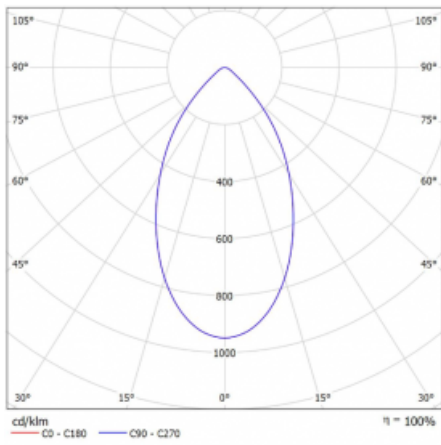

Luminaire

Ture

56-001K-10GHV/M/830, B +
00-00151M3

It is a circular recessed luminaire of the downlight type with an excellent UGR index < 19 up to 3000 lm, which means that the luminaire does not dazzle. The luminaire is suitable for offices, meeting rooms and, thanks to special sources, also for showrooms. RealWhite highlights the white, StrongColour highlights the selected colour, and RealColour emphasizes the colour of the object. With Tunable White you can set the colour temperature according to the time of day. With the help of these sources, the illuminated objects will look even more attractive. The IP54 class means high level of protection against the penetration of water and foreign matter. Thus, you can use this luminaire even in a demanding environment, such as a wellness centre. Its efficacy is up to 118 lm/W. Ture is available in three versions – a small luminaire with a diameter of 145 mm, a medium luminaire with a diameter of 185 mm and the largest luminaire with a diameter of 226 mm.

Type of installation	Recessed
Light distribution	Direct
Luminaire shape	Circular
Colour of the luminaires	Black
Material	Aluminium
Lifetime	L80/B20 50 000 hours
Warranty	5 years
Description of luminaires	Luminaire recessed
Dimensions	∅ 185 mm × 100 mm
Type of optical system	Opal diffuser
Luminous flux*	1070 lm
Colour Temperature	3000 K warm white
Luminous efficacy	111 lm/W
MacAdam Light source	3
Colour rendering index	80
Luminaire power input*	9.6 W
Connection of the luminaires	ON/OFF + 3h emergency
Electrical voltage	220-240V
Frequency	50/60Hz

 **CE IP 54**

*±10 %

Technical drawing

Curve

Downloads

Installation instructions

Photos