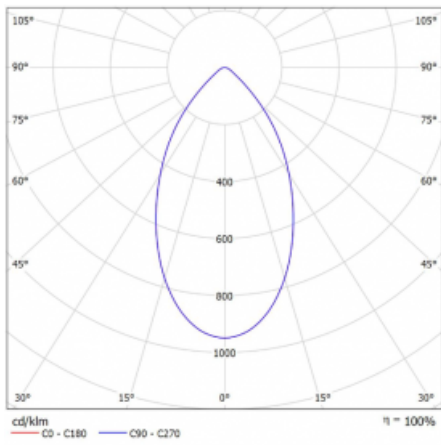

Technical drawing

Curve