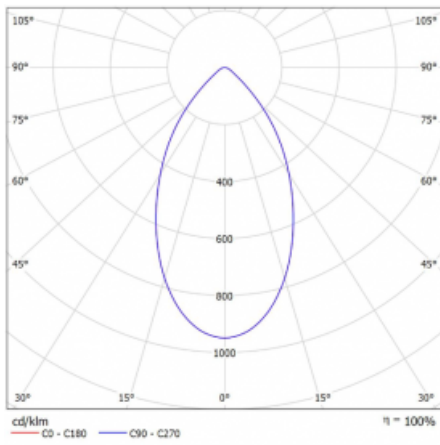

Type of installation	Recessed
Light distribution	Direct
Luminaire shape	Circular
Colour of the luminaires	White
Material	Aluminium
Lifetime	L80/B20 50 000 hours
Warranty	60 months
Description of luminaires	Luminaire recessed
Dimensions	ø 185 mm × 100 mm
Weight	0.64 kg

Type of optical system	Opal diffuser
Luminous flux	2640 lm ± 10 %
Colour Temperature	4000 K cool white
Luminous efficacy	108 lm/W
MacAdam Light source	3
Colour rendering index	80
UGR max. X=4H Y=8H, ρ=70,50,20	18.3

## Technical drawing

Luminaire power input 24.5 W  $\pm$  10 %

Connection of the luminaires DALI dimmable, multiwatt

Electrical voltage 220-240V

Frequency 50/60Hz

☐ CE IP 54

## Curve