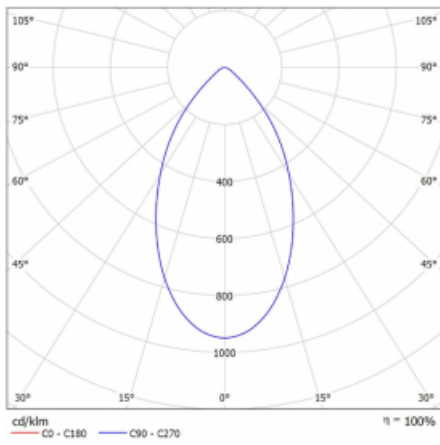

Type of installation	Recessed
Light distribution	Direct
Luminaire shape	Circular
Colour of the luminaires	White
Material	Aluminium
Lifetime	L80/B20 50 000 hours
Warranty	5 years
Description of luminaires	Luminaire recessed
Dimensions	∅ 185 mm × 100 mm
Weight	0.64 kg
Type of optical system	Opal diffuser
Luminous flux*	2080 lm
Colour Temperature	4000 K cool white
Luminous efficacy	116 lm/W
MacAdam Light source	3
Colour rendering index	80
UGR max. X=4H Y=8H, ρ=70,50,20	17.5

## Technical drawing

Luminaire power input\* 18 W

Connection of the luminaires ON/OFF

Electrical voltage 220-240V

Frequency 50/60Hz

☐ CE IP 54

\* $\pm 10\%$

## Curve