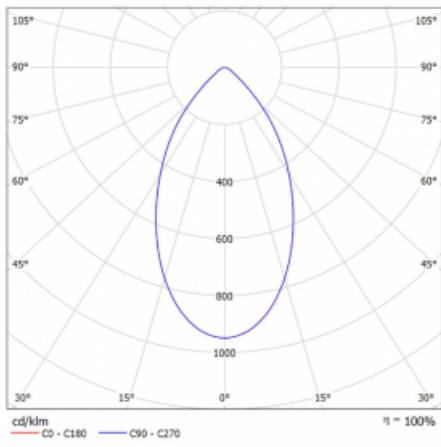

Luminaire

Ture

56-001K-10GHV/840, B +
00-00153EI

It is a circular recessed luminaire of the downlight type with an excellent UGR index < 19 up to 3000 lm, which means that the luminaire does not dazzle. The luminaire is suitable for offices, meeting rooms and, thanks to special sources, also for showrooms. RealWhite highlights the white, StrongColour highlights the selected colour, and RealColour emphasizes the colour of the object. With Tunable White you can set the colour temperature according to the time of day. With the help of these sources, the illuminated objects will look even more attractive. The IP54 class means high level of protection against the penetration of water and foreign matter. Thus, you can use this luminaire even in a demanding environment, such as a wellness centre. Its efficacy is up to 118 lm/W. Ture is available in three versions – a small luminaire with a diameter of 145 mm, a medium luminaire with a diameter of 185 mm and the largest luminaire with a diameter of 226 mm.

Type of installation	Recessed
Light distribution	Direct
Luminaire shape	Circular
Colour of the luminaires	Black
Material	Aluminium
Lifetime	L80/B20 50 000 hours
Warranty	5 years
Description of luminaires	Luminaire recessed
Dimensions	ø 185 mm × 100 mm
Weight	0.64 kg

Type of optical system	Opal diffuser
Luminous flux*	2420 lm
Colour Temperature	4000 K cool white
Luminous efficacy	99 lm/W
MacAdam Light source	3
Colour rendering index	80
Luminaire power input*	24.5 W
Connection of the luminaires	ON/OFF multiwatt
Electrical voltage	220-240V
Frequency	50/60Hz

 **CE IP 54**

*±10 %

Technical drawing

Curve

Downloads

Installation instructions

Photos