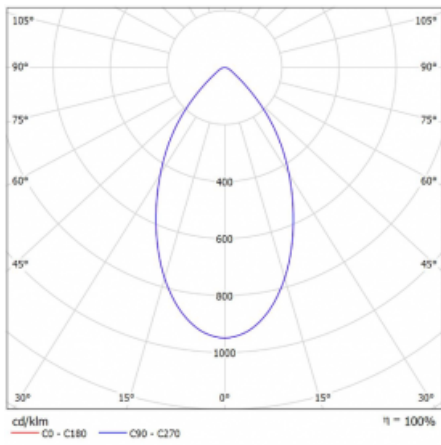

Luminaire

Ture

56-001K-10GHV/840, B +
00-00151E

It is a circular recessed luminaire of the downlight type with an excellent UGR index < 19 up to 3000 lm, which means that the luminaire does not dazzle. The luminaire is suitable for offices, meeting rooms and, thanks to special sources, also for showrooms. RealWhite highlights the white, StrongColour highlights the selected colour, and RealColour emphasizes the colour of the object. With Tunable White you can set the colour temperature according to the time of day. With the help of these sources, the illuminated objects will look even more attractive. The IP54 class means high level of protection against the penetration of water and foreign matter. Thus, you can use this luminaire even in a demanding environment, such as a wellness centre. Its efficacy is up to 118 lm/W. Ture is available in three versions – a small luminaire with a diameter of 145 mm, a medium luminaire with a diameter of 185 mm and the largest luminaire with a diameter of 226 mm.

Type of installation	Recessed
Light distribution	Direct
Luminaire shape	Circular
Colour of the luminaires	Black
Material	Aluminium
Lifetime	L80/B20 50 000 hours
Warranty	5 years
Description of luminaires	Luminaire recessed
Dimensions	ø 185 mm × 100 mm
Weight	0.64 kg
Type of optical system	Opal diffuser
Luminous flux*	1130 lm
Colour Temperature	4000 K cool white
Luminous efficacy	118 lm/W
MacAdam Light source	3
Colour rendering index	80
Luminaire power input*	9.6 W
Connection of the luminaires	ON/OFF
Electrical voltage	220-240V
Frequency	50/60Hz

 **CE IP 54**

*±10 %

Technical drawing

Curve

Downloads

Installation instructions

Photos