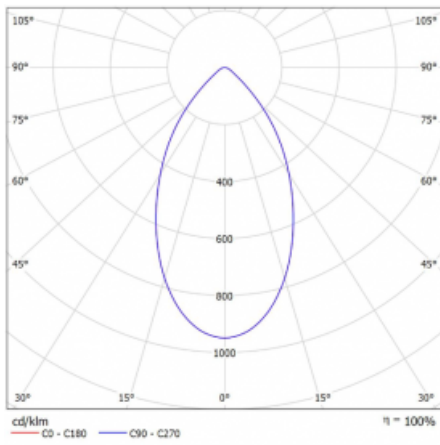

Luminaire

Ture

56-001K-10GHV/830, W +
00-00155DI

It is a circular recessed luminaire of the downlight type with an excellent UGR index < 19 up to 3000 lm, which means that the luminaire does not dazzle. The luminaire is suitable for offices, meeting rooms and, thanks to special sources, also for showrooms. RealWhite highlights the white, StrongColour highlights the selected colour, and RealColour emphasizes the colour of the object. With Tunable White you can set the colour temperature according to the time of day. With the help of these sources, the illuminated objects will look even more attractive. The IP54 class means high level of protection against the penetration of water and foreign matter. Thus, you can use this luminaire even in a demanding environment, such as a wellness centre. Its efficacy is up to 118 lm/W. Ture is available in three versions – a small luminaire with a diameter of 145 mm, a medium luminaire with a diameter of 185 mm and the largest luminaire with a diameter of 226 mm.

Type of installation	Recessed
Light distribution	Direct
Luminaire shape	Circular
Colour of the luminaires	White
Material	Aluminium
Lifetime	L80/B20 50 000 hours
Warranty	60 months
Description of luminaires	Luminaire recessed
Dimensions	ø 185 mm × 100 mm
Weight	0.62 kg

Type of optical system	Opal diffuser
Luminous flux	2510 lm ± 10 %
Colour Temperature	3000 K warm white
Luminous efficacy	102 lm/W
MacAdam Light source	3
Colour rendering index	80
UGR max. X=4H Y=8H, ρ=70,50,20	18.1

Technical drawing

Luminaire power input 24.5 W \pm 10 %

Connection of the luminaires DALI dimmable, multiwatt

Electrical voltage 220-240V

Frequency 50/60Hz

☐ CE IP 54

Curve

Downloads