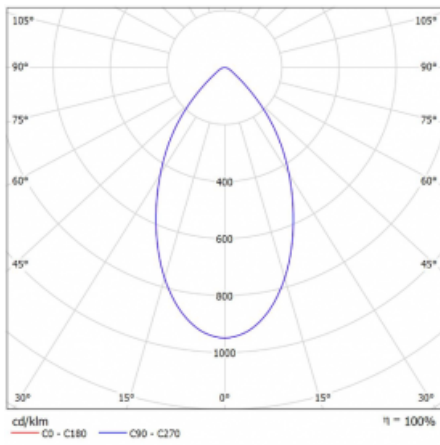

Type of installation	Recessed
Light distribution	Direct
Luminaire shape	Circular
Colour of the luminaires	White
Material	Aluminium
Lifetime	L80/B20 50 000 hours
Warranty	5 years
Description of luminaires	Luminaire recessed
Dimensions	ø 185 mm × 100 mm
Weight	0.62 kg

Type of optical system	Opal diffuser
Luminous flux*	1980 lm
Colour Temperature	3000 K warm white
Luminous efficacy	110 lm/W
MacAdam Light source	3
Colour rendering index	80
UGR max. X=4H Y=8H, ρ=70,50,20	17.3

## Technical drawing

Luminaire power input\* 18 W

Connection of the luminaires ON/OFF

Electrical voltage 220-240V

Frequency 50/60Hz

☐ CE IP 54

\* $\pm 10\%$

## Curve