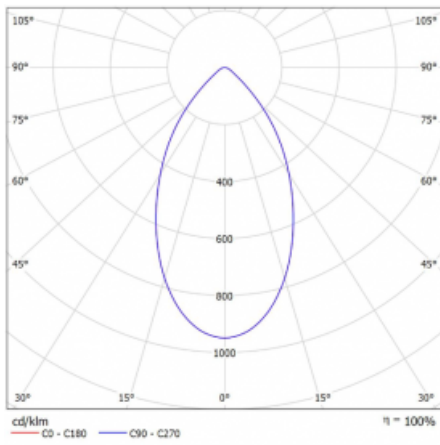

Luminaire

Ture

56-001K-10GHV/830, W +
00-00151E

It is a circular recessed luminaire of the downlight type with an excellent UGR index <math><19</math> up to 3000 lm, which means that the luminaire does not dazzle. The luminaire is suitable for offices, meeting rooms and, thanks to special sources, also for showrooms. RealWhite highlights the white, StrongColour highlights the selected colour, and RealColour emphasizes the colour of the object. With Tunable White you can set the colour temperature according to the time of day. With the help of these sources, the illuminated objects will look even more attractive. The IP54 class means high level of protection against the penetration of water and foreign matter. Thus, you can use this luminaire even in a demanding environment, such as a wellness centre. Its efficacy is up to 118 lm/W. Ture is available in three versions – a small luminaire with a diameter of 145 mm, a medium luminaire with a diameter of 185 mm and the largest luminaire with a diameter of 226 mm.

Type of installation	Recessed
Light distribution	Direct
Luminaire shape	Circular
Colour of the luminaires	White
Material	Aluminium
Lifetime	L80/B20 50 000 hours
Warranty	60 months
Description of luminaires	Luminaire recessed
Dimensions	ø 185 mm × 100 mm
Weight	0.62 kg

Type of optical system	Opal diffuser
Luminous flux	1170 lm ± 10 %
Colour Temperature	3000 K warm white
Luminous efficacy	122 lm/W
MacAdam Light source	3
Colour rendering index	80
UGR max. X=4H Y=8H, ρ=70,50,20	15.5

Technical drawing

Luminaire power input 9.6 W \pm 10 %

Connection of the luminaires Electronic ballast non-dimmable

Electrical voltage 220-240V

Frequency 50/60Hz

☐ CE IP 54

Curve

Downloads