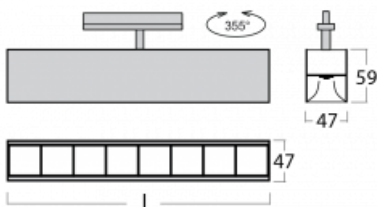

Luminaire

Lina45-T

45-600Z-25GGE/840, W

The Lina45-T luminaires are based on the concept of Lina45 luminaires. In this case, however, the luminaires are installed in three-circuit tracks. These track luminaires with a profile width of only 45 mm are suitable for supplementing accent lighting provided by other luminaires from our product range, for example Vali55-T. With its diffused light, Lina45-T helps to balance the lighting in the room by illuminating the communication zones, especially in the sales areas. The luminaires feature a support adapter in which the luminaire can be rotated along the Z axis thus modifying the arrangement of the system and also partially direct the light in a given space.

Technical drawing

Type of installation	3 circuit track
Light distribution	Direct
Luminaire shape	Linear
Colour of the luminaires	White
Material	Aluminium
Lifetime	L80/B20 50 000 hours
Warranty	5 years
Description of luminaires	Luminaire 3 circuit track
Dimensions	1408 mm × 47 mm × 59 mm
Weight	3.2 kg
Light source	LED MODUL
Type of optical system	Plastic louvre low UGR
Luminous flux*	4920 lm
Colour Temperature	4000 K cool white
Luminous efficacy	128 lm/W
MacAdam Light source	2
Colour rendering index	80
UGR max. X=4H Y=8H, $\rho=70,50,20$	18.6