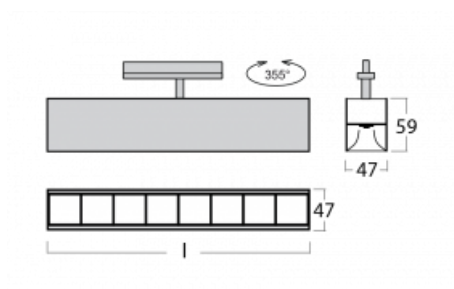

# Lina45-T

45-600Z-25GGE/840, W

The Lina45-T luminaires are based on the concept of Lina45 luminaires. In this case, however, the luminaires are installed in three-circuit tracks. These track luminaires with a profile width of only 45 mm are suitable for supplementing accent lighting provided by other luminaires from our product range, for example Vali55-T. With its diffused light, Lina45-T helps to balance the lighting in the room by illuminating the communication zones, especially in the sales areas. The luminaires feature a support adapter in which the luminaire can be rotated along the Z axis thus modifying the arrangement of the system and also partially direct the light in a given space.

## Technical drawing

Type of installation	3 circuit track
Light distribution	Direct
Luminaire shape	Linear
Colour of the luminaires	White
Material	Aluminium
Lifetime	L80/B20 50 000 hours
Warranty	60 months
Description of luminaires	Luminaire 3 circuit track
Dimensions	1408 mm × 47 mm × 59 mm
Weight	3.2 kg
Light source	LED MODUL
Type of optical system	Plastic louvre low UGR
Luminous flux	4920 lm ± 10 %
Colour Temperature	4000 K cool white
Luminous efficacy	128 lm/W
MacAdam Light source	2
Colour rendering index	80
UGR max. X=4H Y=8H, $\rho=70,50,20$	18.6