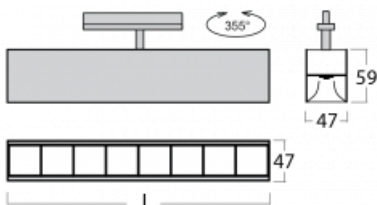

Luminaire

Lina45-T

45-600Z-25GGE/840, S

The Lina45-T luminaires are based on the concept of Lina45 luminaires. In this case, however, the luminaires are installed in three-circuit tracks. These track luminaires with a profile width of only 45 mm are suitable for supplementing accent lighting provided by other luminaires from our product range, for example Vali55-T. With its diffused light, Lina45-T helps to balance the lighting in the room by illuminating the communication zones, especially in the sales areas. The luminaires feature a support adapter in which the luminaire can be rotated along the Z axis thus modifying the arrangement of the system and also partially direct the light in a given space.

Technical drawing

Type of installation	3 circuit track
Light distribution	Direct
Luminaire shape	Linear
Colour of the luminaires	Silver
Material	Aluminium
Lifetime	L80/B20 50 000 hours
Warranty	5 years
Description of luminaires	Luminaire 3 circuit track
Dimensions	1408 mm × 47 mm × 59 mm
Weight	3.2 kg
Light source	LED MODUL
Type of optical system	Plastic louvre low UGR
Luminous flux	4920 lm ± 10 %
Colour Temperature	4000 K cool white
Luminous efficacy	128 lm/W
MacAdam Light source	2
Colour rendering index	80
UGR max. X=4H Y=8H, $\rho=70,50,20$	18.6