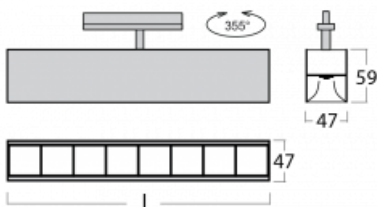

Luminaire

Lina45-T

45-600Z-25GGE/840, S

The Lina45-T luminaires are based on the concept of Lina45 luminaires. In this case, however, the luminaires are installed in three-circuit tracks. These track luminaires with a profile width of only 45 mm are suitable for supplementing accent lighting provided by other luminaires from our product range, for example Vali55-T. With its diffused light, Lina45-T helps to balance the lighting in the room by illuminating the communication zones, especially in the sales areas. The luminaires feature a support adapter in which the luminaire can be rotated along the Z axis thus modifying the arrangement of the system and also partially direct the light in a given space.

Technical drawing

Type of installation	3 circuit track
Light distribution	Direct
Luminaire shape	Linear
Colour of the luminaires	Silver
Material	Aluminium
Lifetime	L80/B20 50 000 hours
Warranty	5 years
Description of luminaires	Luminaire 3 circuit track
Dimensions	1408 mm × 47 mm × 59 mm
Weight	3.2 kg
Light source	LED MODUL
Type of optical system	Plastic louvre low UGR
Luminous flux*	4920 lm
Colour Temperature	4000 K cool white
Luminous efficacy	128 lm/W
MacAdam Light source	2
Colour rendering index	80
UGR max. X=4H Y=8H, $\rho=70,50,20$	18.6