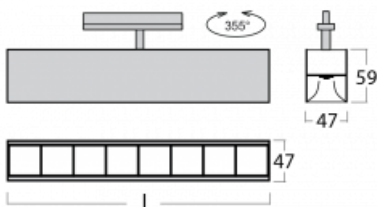

Luminaire

Lina45-T

45-600Z-25GGE/840, B

The Lina45-T luminaires are based on the concept of Lina45 luminaires. In this case, however, the luminaires are installed in three-circuit tracks. These track luminaires with a profile width of only 45 mm are suitable for supplementing accent lighting provided by other luminaires from our product range, for example Vali55-T. With its diffused light, Lina45-T helps to balance the lighting in the room by illuminating the communication zones, especially in the sales areas. The luminaires feature a support adapter in which the luminaire can be rotated along the Z axis thus modifying the arrangement of the system and also partially direct the light in a given space.

Technical drawing

Type of installation	3 circuit track
Light distribution	Direct
Luminaire shape	Linear
Colour of the luminaires	Black
Material	Aluminium
Lifetime	L80/B20 50 000 hours
Warranty	60 months
Description of luminaires	Luminaire 3 circuit track
Dimensions	1408 mm × 47 mm × 59 mm
Weight	3.2 kg
Light source	LED MODUL
Type of optical system	Plastic louvre low UGR
Luminous flux	4920 lm ± 10 %
Colour Temperature	4000 K cool white
Luminous efficacy	128 lm/W
MacAdam Light source	2
Colour rendering index	80
UGR max. X=4H Y=8H, $\rho=70,50,20$	18.6