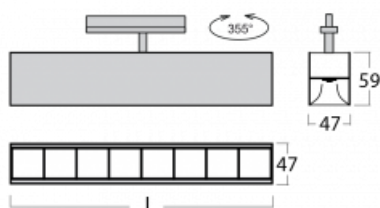

Luminaire

Lina45-T

45-600Z-25GGE/840, B

The Lina45-T luminaires are based on the concept of Lina45 luminaires. In this case, however, the luminaires are installed in three-circuit tracks. These track luminaires with a profile width of only 45 mm are suitable for supplementing accent lighting provided by other luminaires from our product range, for example Vali55-T. With its diffused light, Lina45-T helps to balance the lighting in the room by illuminating the communication zones, especially in the sales areas. The luminaires feature a support adapter in which the luminaire can be rotated along the Z axis thus modifying the arrangement of the system and also partially direct the light in a given space.

Technical drawing

Type of installation	3 circuit track
Light distribution	Direct
Luminaire shape	Linear
Colour of the luminaires	Black
Material	Aluminium
Lifetime	L80/B20 50 000 hours
Warranty	5 years
Description of luminaires	Luminaire 3 circuit track
Dimensions	1408 mm × 47 mm × 59 mm
Weight	3.2 kg
Light source	LED MODUL
Type of optical system	Plastic louvre low UGR
Luminous flux*	4920 lm
Colour Temperature	4000 K cool white
Luminous efficacy	128 lm/W
MacAdam Light source	2
Colour rendering index	80
UGR max. X=4H Y=8H, $\rho=70,50,20$	18.6