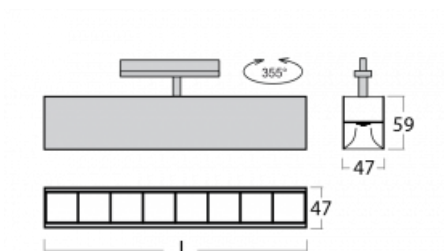

Luminaire

Lina45-T

45-600Z-25GGE/830, W

The Lina45-T luminaires are based on the concept of Lina45 luminaires. In this case, however, the luminaires are installed in three-circuit tracks. These track luminaires with a profile width of only 45 mm are suitable for supplementing accent lighting provided by other luminaires from our product range, for example Vali55-T. With its diffused light, Lina45-T helps to balance the lighting in the room by illuminating the communication zones, especially in the sales areas. The luminaires feature a support adapter in which the luminaire can be rotated along the Z axis thus modifying the arrangement of the system and also partially direct the light in a given space.

Technical drawing

Type of installation	3 circuit track
Light distribution	Direct
Luminaire shape	Linear
Colour of the luminaires	White
Material	Aluminium
Lifetime	L80/B20 50 000 hours
Warranty	60 months
Description of luminaires	Luminaire 3 circuit track
Dimensions	1408 mm × 47 mm × 59 mm
Weight	3.3 kg
Light source	LED MODUL
Type of optical system	Plastic louvre low UGR
Luminous flux	4690 lm ± 10 %
Colour Temperature	3000 K warm white
Luminous efficacy	122 lm/W
MacAdam Light source	2
Colour rendering index	80
UGR max. X=4H Y=8H, $\rho=70,50,20$	18.5