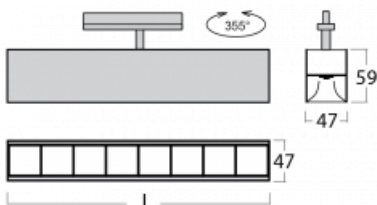

Luminaire

Lina45-T

45-600Z-25GGE/830, W

The Lina45-T luminaires are based on the concept of Lina45 luminaires. In this case, however, the luminaires are installed in three-circuit tracks. These track luminaires with a profile width of only 45 mm are suitable for supplementing accent lighting provided by other luminaires from our product range, for example Vali55-T. With its diffused light, Lina45-T helps to balance the lighting in the room by illuminating the communication zones, especially in the sales areas. The luminaires feature a support adapter in which the luminaire can be rotated along the Z axis thus modifying the arrangement of the system and also partially direct the light in a given space.

Technical drawing

Type of installation	3 circuit track
Light distribution	Direct
Luminaire shape	Linear
Colour of the luminaires	White
Material	Aluminium
Lifetime	L80/B20 50 000 hours
Warranty	5 years
Description of luminaires	Luminaire 3 circuit track
Dimensions	1408 mm × 47 mm × 59 mm
Weight	3.3 kg
Light source	LED MODUL
Type of optical system	Plastic louvre low UGR
Luminous flux*	4690 lm
Colour Temperature	3000 K warm white
Luminous efficacy	122 lm/W
MacAdam Light source	2
Colour rendering index	80
UGR max. X=4H Y=8H, $\rho=70,50,20$	18.5