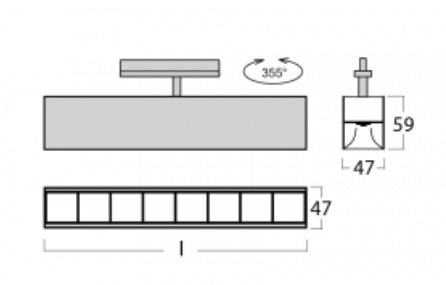

# Lina45-T

45-600Z-25GGE/830, S

The Lina45-T luminaires are based on the concept of Lina45 luminaires. In this case, however, the luminaires are installed in three-circuit tracks. These track luminaires with a profile width of only 45 mm are suitable for supplementing accent lighting provided by other luminaires from our product range, for example Vali55-T. With its diffused light, Lina45-T helps to balance the lighting in the room by illuminating the communication zones, especially in the sales areas. The luminaires feature a support adapter in which the luminaire can be rotated along the Z axis thus modifying the arrangement of the system and also partially direct the light in a given space.

**Technical drawing**

Type of installation	3 circuit track
Light distribution	Direct
Luminaire shape	Linear
Colour of the luminaires	Silver
Material	Aluminium
Lifetime	L80/B20 50 000 hours
Warranty	60 months
Description of luminaires	Luminaire 3 circuit track
Dimensions	1408 mm × 47 mm × 59 mm
Weight	3.3 kg
Light source	LED MODUL
Type of optical system	Plastic louvre low UGR
Luminous flux	4690 lm ± 10 %
Colour Temperature	3000 K warm white
Luminous efficacy	122 lm/W
MacAdam Light source	2
Colour rendering index	80
UGR max. X=4H Y=8H, $\rho=70,50,20$	18.5