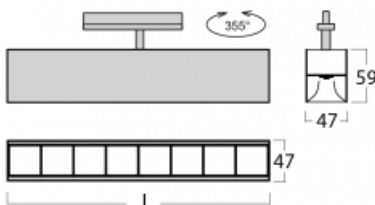

Luminaire

Lina45-T

45-600Z-25GGE/830, S

The Lina45-T luminaires are based on the concept of Lina45 luminaires. In this case, however, the luminaires are installed in three-circuit tracks. These track luminaires with a profile width of only 45 mm are suitable for supplementing accent lighting provided by other luminaires from our product range, for example Vali55-T. With its diffused light, Lina45-T helps to balance the lighting in the room by illuminating the communication zones, especially in the sales areas. The luminaires feature a support adapter in which the luminaire can be rotated along the Z axis thus modifying the arrangement of the system and also partially direct the light in a given space.

Technical drawing

Type of installation	3 circuit track
Light distribution	Direct
Luminaire shape	Linear
Colour of the luminaires	Silver
Material	Aluminium
Lifetime	L80/B20 50 000 hours
Warranty	5 years
Description of luminaires	Luminaire 3 circuit track
Dimensions	1408 mm × 47 mm × 59 mm
Weight	3.3 kg
Light source	LED MODUL
Type of optical system	Plastic louvre low UGR
Luminous flux*	4690 lm
Colour Temperature	3000 K warm white
Luminous efficacy	122 lm/W
MacAdam Light source	2
Colour rendering index	80
UGR max. X=4H Y=8H, $\rho=70,50,20$	18.5