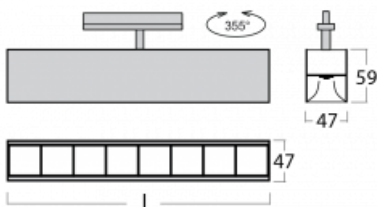

Luminaire

Lina45-T

45-600Z-25GGE/830, B

The Lina45-T luminaires are based on the concept of Lina45 luminaires. In this case, however, the luminaires are installed in three-circuit tracks. These track luminaires with a profile width of only 45 mm are suitable for supplementing accent lighting provided by other luminaires from our product range, for example Vali55-T. With its diffused light, Lina45-T helps to balance the lighting in the room by illuminating the communication zones, especially in the sales areas. The luminaires feature a support adapter in which the luminaire can be rotated along the Z axis thus modifying the arrangement of the system and also partially direct the light in a given space.

Technical drawing

Type of installation	3 circuit track
Light distribution	Direct
Luminaire shape	Linear
Colour of the luminaires	Black
Material	Aluminium
Lifetime	L80/B20 50 000 hours
Warranty	5 years
Description of luminaires	Luminaire 3 circuit track
Dimensions	1408 mm × 47 mm × 59 mm
Weight	3.3 kg
Light source	LED MODUL
Type of optical system	Plastic louvre low UGR
Luminous flux*	4690 lm
Colour Temperature	3000 K warm white
Luminous efficacy	122 lm/W
MacAdam Light source	2
Colour rendering index	80
UGR max. X=4H Y=8H, $\rho=70,50,20$	18.5