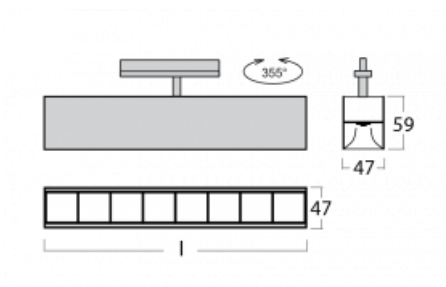

# Lina45-T

45-600Z-25GGE/830, B

The Lina45-T luminaires are based on the concept of Lina45 luminaires. In this case, however, the luminaires are installed in three-circuit tracks. These track luminaires with a profile width of only 45 mm are suitable for supplementing accent lighting provided by other luminaires from our product range, for example Vali55-T. With its diffused light, Lina45-T helps to balance the lighting in the room by illuminating the communication zones, especially in the sales areas. The luminaires feature a support adapter in which the luminaire can be rotated along the Z axis thus modifying the arrangement of the system and also partially direct the light in a given space.

**Technical drawing**

Type of installation	3 circuit track
Light distribution	Direct
Luminaire shape	Linear
Colour of the luminaires	Black
Material	Aluminium
Lifetime	L80/B20 50 000 hours
Warranty	60 months
Description of luminaires	Luminaire 3 circuit track
Dimensions	1408 mm × 47 mm × 59 mm
Weight	3.3 kg
Light source	LED MODUL
Type of optical system	Plastic louvre low UGR
Luminous flux	4690 lm ± 10 %
Colour Temperature	3000 K warm white
Luminous efficacy	122 lm/W
MacAdam Light source	2
Colour rendering index	80
UGR max. X=4H Y=8H, $\rho=70,50,20$	18.5