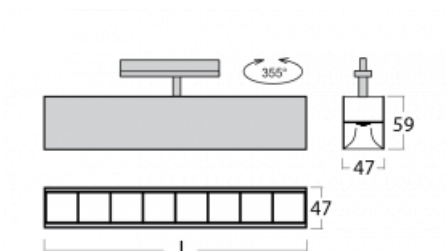

Luminaire

Lina45-T

45-600Z-25GGD/840, W

The Lina45-T luminaires are based on the concept of Lina45 luminaires. In this case, however, the luminaires are installed in three-circuit tracks. These track luminaires with a profile width of only 45 mm are suitable for supplementing accent lighting provided by other luminaires from our product range, for example Vali55-T. With its diffused light, Lina45-T helps to balance the lighting in the room by illuminating the communication zones, especially in the sales areas. The luminaires feature a support adapter in which the luminaire can be rotated along the Z axis thus modifying the arrangement of the system and also partially direct the light in a given space.

Technical drawing

Type of installation	3 circuit track
Light distribution	Direct
Luminaire shape	Linear
Colour of the luminaires	White
Material	Aluminium
Lifetime	L80/B20 50 000 hours
Warranty	60 months
Description of luminaires	Luminaire 3 circuit track
Dimensions	1408 mm × 47 mm × 59 mm
Light source	LED MODUL
Type of optical system	Plastic louvre low UGR
Luminous flux	4920 lm ± 10 %
Colour Temperature	4000 K cool white
Luminous efficacy	128 lm/W
MacAdam Light source	2
Colour rendering index	80
UGR max. X=4H Y=8H, ρ=70,50,20	17.7