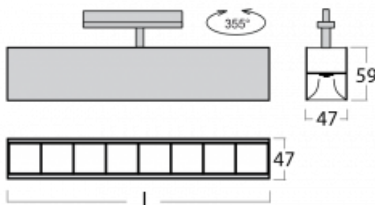

Luminaire

Lina45-T

45-600Z-25GGD/840, W

The Lina45-T luminaires are based on the concept of Lina45 luminaires. In this case, however, the luminaires are installed in three-circuit tracks. These track luminaires with a profile width of only 45 mm are suitable for supplementing accent lighting provided by other luminaires from our product range, for example Vali55-T. With its diffused light, Lina45-T helps to balance the lighting in the room by illuminating the communication zones, especially in the sales areas. The luminaires feature a support adapter in which the luminaire can be rotated along the Z axis thus modifying the arrangement of the system and also partially direct the light in a given space.

Technical drawing

Type of installation	3 circuit track
Light distribution	Direct
Luminaire shape	Linear
Colour of the luminaires	White
Material	Aluminium
Lifetime	L80/B20 50 000 hours
Warranty	5 years
Description of luminaires	Luminaire 3 circuit track
Dimensions	1408 mm × 47 mm × 59 mm
Light source	LED MODUL
Type of optical system	Plastic louvre low UGR
Luminous flux*	4920 lm
Colour Temperature	4000 K cool white
Luminous efficacy	128 lm/W
MacAdam Light source	2
Colour rendering index	80
UGR max. X=4H Y=8H, ρ=70,50,20	17.7