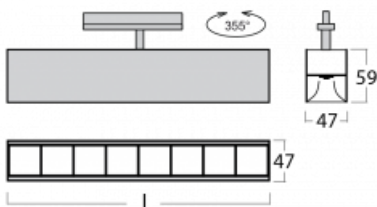

# Lina45-T

45-600Z-25GGD/840, S

The Lina45-T luminaires are based on the concept of Lina45 luminaires. In this case, however, the luminaires are installed in three-circuit tracks. These track luminaires with a profile width of only 45 mm are suitable for supplementing accent lighting provided by other luminaires from our product range, for example Vali55-T. With its diffused light, Lina45-T helps to balance the lighting in the room by illuminating the communication zones, especially in the sales areas. The luminaires feature a support adapter in which the luminaire can be rotated along the Z axis thus modifying the arrangement of the system and also partially direct the light in a given space.

## Technical drawing

Type of installation	3 circuit track
Light distribution	Direct
Luminaire shape	Linear
Colour of the luminaires	Silver
Material	Aluminium
Lifetime	L80/B20 50 000 hours
Warranty	5 years
Description of luminaires	Luminaire 3 circuit track
Dimensions	1408 mm × 47 mm × 59 mm
Light source	LED MODUL
Type of optical system	Plastic louvre low UGR
Luminous flux*	4920 lm
Colour Temperature	4000 K cool white
Luminous efficacy	128 lm/W
MacAdam Light source	2
Colour rendering index	80
UGR max. X=4H Y=8H, ρ=70,50,20	18.6