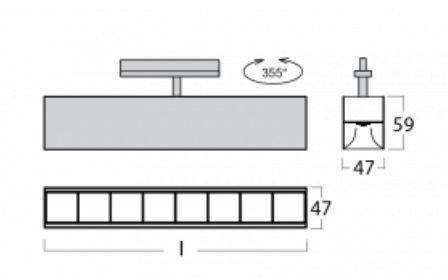

# Lina45-T

45-600Z-25GGD/840, S

The Lina45-T luminaires are based on the concept of Lina45 luminaires. In this case, however, the luminaires are installed in three-circuit tracks. These track luminaires with a profile width of only 45 mm are suitable for supplementing accent lighting provided by other luminaires from our product range, for example Vali55-T. With its diffused light, Lina45-T helps to balance the lighting in the room by illuminating the communication zones, especially in the sales areas. The luminaires feature a support adapter in which the luminaire can be rotated along the Z axis thus modifying the arrangement of the system and also partially direct the light in a given space.

## Technical drawing

|                                   |                           |
|-----------------------------------|---------------------------|
| Type of installation              | 3 circuit track           |
| Light distribution                | Direct                    |
| Luminaire shape                   | Linear                    |
| Colour of the luminaires          | Silver                    |
| Material                          | Aluminium                 |
| Lifetime                          | L80/B20 50 000 hours      |
| Warranty                          | 60 months                 |
| Description of luminaires         | Luminaire 3 circuit track |
| Dimensions                        | 1408 mm × 47 mm × 59 mm   |
| Light source                      | LED MODUL                 |
| Type of optical system            | Plastic louvre low UGR    |
| Luminous flux                     | 4920 lm ± 10 %            |
| Colour Temperature                | 4000 K cool white         |
| Luminous efficacy                 | 128 lm/W                  |
| MacAdam Light source              | 2                         |
| Colour rendering index            | 80                        |
| UGR max. X=4H<br>Y=8H, ρ=70,50,20 | 18.6                      |