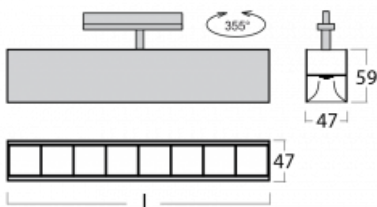

# Lina45-T

45-600Z-25GGD/840, B

The Lina45-T luminaires are based on the concept of Lina45 luminaires. In this case, however, the luminaires are installed in three-circuit tracks. These track luminaires with a profile width of only 45 mm are suitable for supplementing accent lighting provided by other luminaires from our product range, for example Vali55-T. With its diffused light, Lina45-T helps to balance the lighting in the room by illuminating the communication zones, especially in the sales areas. The luminaires feature a support adapter in which the luminaire can be rotated along the Z axis thus modifying the arrangement of the system and also partially direct the light in a given space.

## Technical drawing

Type of installation	3 circuit track
Light distribution	Direct
Luminaire shape	Linear
Colour of the luminaires	Black
Material	Aluminium
Lifetime	L80/B20 50 000 hours
Warranty	5 years
Description of luminaires	Luminaire 3 circuit track
Dimensions	1408 mm × 47 mm × 59 mm
Light source	LED MODUL