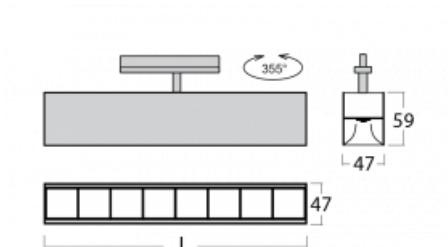

Luminaire

Lina45-T

45-600Z-25GGD/840, B

The Lina45-T luminaires are based on the concept of Lina45 luminaires. In this case, however, the luminaires are installed in three-circuit tracks. These track luminaires with a profile width of only 45 mm are suitable for supplementing accent lighting provided by other luminaires from our product range, for example Vali55-T. With its diffused light, Lina45-T helps to balance the lighting in the room by illuminating the communication zones, especially in the sales areas. The luminaires feature a support adapter in which the luminaire can be rotated along the Z axis thus modifying the arrangement of the system and also partially direct the light in a given space.

Technical drawing

Type of installation	3 circuit track
Light distribution	Direct
Luminaire shape	Linear
Colour of the luminaires	Black
Material	Aluminium
Lifetime	L80/B20 50 000 hours
Warranty	60 months
Description of luminaires	Luminaire 3 circuit track
Dimensions	1408 mm × 47 mm × 59 mm
Light source	LED MODUL
Type of optical system	Plastic louvre low UGR
Luminous flux	4920 lm ± 10 %
Colour Temperature	4000 K cool white
Luminous efficacy	128 lm/W
MacAdam Light source	2
Colour rendering index	80
UGR max. X=4H Y=8H, ρ=70,50,20	18.5