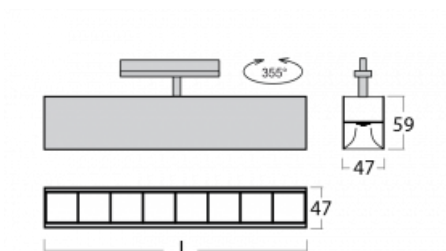

Luminaire

Lina45-T

45-600Z-25GGD/830, W

The Lina45-T luminaires are based on the concept of Lina45 luminaires. In this case, however, the luminaires are installed in three-circuit tracks. These track luminaires with a profile width of only 45 mm are suitable for supplementing accent lighting provided by other luminaires from our product range, for example Vali55-T. With its diffused light, Lina45-T helps to balance the lighting in the room by illuminating the communication zones, especially in the sales areas. The luminaires feature a support adapter in which the luminaire can be rotated along the Z axis thus modifying the arrangement of the system and also partially direct the light in a given space.

Technical drawing

Type of installation	3 circuit track
Light distribution	Direct
Luminaire shape	Linear
Colour of the luminaires	White
Material	Aluminium
Lifetime	L80/B20 50 000 hours
Warranty	60 months
Description of luminaires	Luminaire 3 circuit track
Dimensions	1408 mm × 47 mm × 59 mm
Light source	LED MODUL
Type of optical system	Plastic louvre low UGR
Luminous flux	4690 lm ± 10 %
Colour Temperature	3000 K warm white
Luminous efficacy	122 lm/W
MacAdam Light source	2
Colour rendering index	80
UGR max. X=4H Y=8H, ρ=70,50,20	18.5