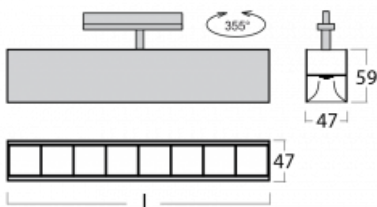

# Lina45-T

45-600Z-25GGD/830, W

The Lina45-T luminaires are based on the concept of Lina45 luminaires. In this case, however, the luminaires are installed in three-circuit tracks. These track luminaires with a profile width of only 45 mm are suitable for supplementing accent lighting provided by other luminaires from our product range, for example Vali55-T. With its diffused light, Lina45-T helps to balance the lighting in the room by illuminating the communication zones, especially in the sales areas. The luminaires feature a support adapter in which the luminaire can be rotated along the Z axis thus modifying the arrangement of the system and also partially direct the light in a given space.

## Technical drawing

Type of installation	3 circuit track
Light distribution	Direct
Luminaire shape	Linear
Colour of the luminaires	White
Material	Aluminium
Lifetime	L80/B20 50 000 hours
Warranty	5 years
Description of luminaires	Luminaire 3 circuit track
Dimensions	1408 mm × 47 mm × 59 mm
Light source	LED MODUL
Type of optical system	Plastic louvre low UGR
Luminous flux*	4690 lm
Colour Temperature	3000 K warm white
Luminous efficacy	122 lm/W
MacAdam Light source	2
Colour rendering index	80
UGR max. X=4H Y=8H, ρ=70,50,20	18.5