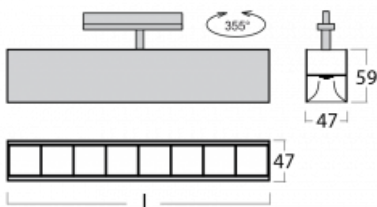

Luminaire

Lina45-T

45-600Z-25GGD/830, S

The Lina45-T luminaires are based on the concept of Lina45 luminaires. In this case, however, the luminaires are installed in three-circuit tracks. These track luminaires with a profile width of only 45 mm are suitable for supplementing accent lighting provided by other luminaires from our product range, for example Vali55-T. With its diffused light, Lina45-T helps to balance the lighting in the room by illuminating the communication zones, especially in the sales areas. The luminaires feature a support adapter in which the luminaire can be rotated along the Z axis thus modifying the arrangement of the system and also partially direct the light in a given space.

Technical drawing

Type of installation	3 circuit track
Light distribution	Direct
Luminaire shape	Linear
Colour of the luminaires	Silver
Material	Aluminium
Lifetime	L80/B20 50 000 hours
Warranty	5 years
Description of luminaires	Luminaire 3 circuit track
Dimensions	1408 mm × 47 mm × 59 mm
Light source	LED MODUL
Type of optical system	Plastic louvre low UGR
Luminous flux	4690 lm ± 10 %
Colour Temperature	3000 K warm white
Luminous efficacy	122 lm/W
MacAdam Light source	2
Colour rendering index	80
UGR max. X=4H Y=8H, ρ=70,50,20	18.5