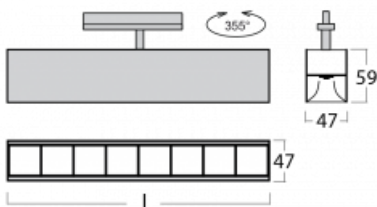

# Lina45-T

45-600Z-25GGD/830, S

The Lina45-T luminaires are based on the concept of Lina45 luminaires. In this case, however, the luminaires are installed in three-circuit tracks. These track luminaires with a profile width of only 45 mm are suitable for supplementing accent lighting provided by other luminaires from our product range, for example Vali55-T. With its diffused light, Lina45-T helps to balance the lighting in the room by illuminating the communication zones, especially in the sales areas. The luminaires feature a support adapter in which the luminaire can be rotated along the Z axis thus modifying the arrangement of the system and also partially direct the light in a given space.

## Technical drawing

Type of installation	3 circuit track
Light distribution	Direct
Luminaire shape	Linear
Colour of the luminaires	Silver
Material	Aluminium
Lifetime	L80/B20 50 000 hours
Warranty	5 years
Description of luminaires	Luminaire 3 circuit track
Dimensions	1408 mm × 47 mm × 59 mm
Light source	LED MODUL
Type of optical system	Plastic louvre low UGR
Luminous flux*	4690 lm
Colour Temperature	3000 K warm white
Luminous efficacy	122 lm/W
MacAdam Light source	2
Colour rendering index	80
UGR max. X=4H Y=8H, $\rho=70,50,20$	18.5