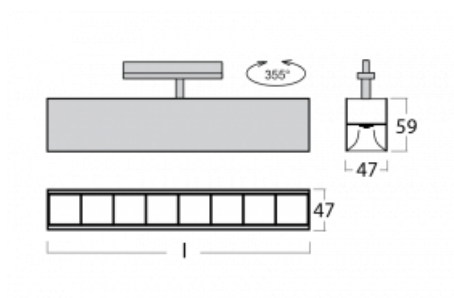

# Lina45-T

45-600Z-25GGD, B

The Lina45-T luminaires are based on the concept of Lina45 luminaires. In this case, however, the luminaires are installed in three-circuit tracks. These track luminaires with a profile width of only 45 mm are suitable for supplementing accent lighting provided by other luminaires from our product range, for example Vali55-T. With its diffused light, Lina45-T helps to balance the lighting in the room by illuminating the communication zones, especially in the sales areas. The luminaires feature a support adapter in which the luminaire can be rotated along the Z axis thus modifying the arrangement of the system and also partially direct the light in a given space.

## Technical drawing

Type of installation	3 circuit track
Light distribution	Direct
Luminaire shape	Linear
Colour of the luminaires	Black
Material	Aluminium
Lifetime	L80/B20 50 000 hours
Warranty	60 months
Description of luminaires	Luminaire 3 circuit track
Dimensions	1408 mm × 47 mm × 59 mm
Light source	LED MODUL
Type of optical system	Plastic louvre low UGR
Luminous flux	4690 lm ± 10 %
Colour Temperature	3000 K warm white
Luminous efficacy	122 lm/W
MacAdam Light source	2
Colour rendering index	80
UGR max. X=4H Y=8H, ρ=70,50,20	18.6