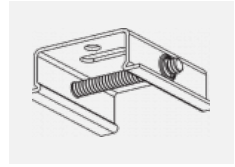

Accessories

00-00300, N
 wire suspension
 2000mm

00-00301, N
 wire suspension
 4000mm

00-00302, N
 wire suspension
 6000mm

00-00363, K
 cable 5x1,5 2000mm

00-00364, K
 cable 5x1,5 4000mm

00-00365, K
 cable 5x1,5 6000mm

00-00370, B
 ceiling cup 80x80x32mm

00-00370, S
 ceiling cup 80x80x32mm

00-00370, W
 ceiling cup 80x80x32mm

SKB10-1, grey
 Track clamp, grey

SKB10-2, black
 Track clamp, black

SKB10-3, white
 Track clamp, white