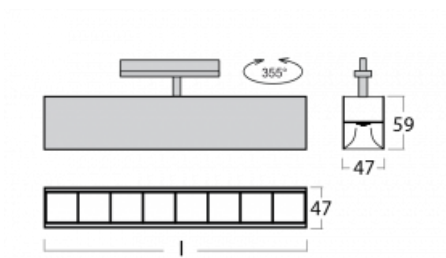

Luminaire

Lina45-T

45-600Z-25GEE/840, W

The Lina45-T luminaires are based on the concept of Lina45 luminaires. In this case, however, the luminaires are installed in three-circuit tracks. These track luminaires with a profile width of only 45 mm are suitable for supplementing accent lighting provided by other luminaires from our product range, for example Vali55-T. With its diffused light, Lina45-T helps to balance the lighting in the room by illuminating the communication zones, especially in the sales areas. The luminaires feature a support adapter in which the luminaire can be rotated along the Z axis thus modifying the arrangement of the system and also partially direct the light in a given space.

Technical drawing

Type of installation	3 circuit track
Light distribution	Direct
Luminaire shape	Linear
Colour of the luminaires	White
Material	Aluminium
Lifetime	L80/B20 50 000 hours
Warranty	60 months
Description of luminaires	Luminaire 3 circuit track
Dimensions	1408 mm × 47 mm × 59 mm
Weight	2.7 kg
Light source	LED MODUL
Type of optical system	Plastic louvre low UGR
Luminous flux	3790 lm ± 10 %
Colour Temperature	4000 K cool white
Luminous efficacy	135 lm/W
MacAdam Light source	2
Colour rendering index	80
UGR max. X=4H Y=8H, $\rho=70,50,20$	17.7