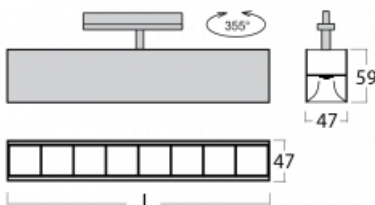

Luminaire

Lina45-T

45-600Z-25GEE/840, W

The Lina45-T luminaires are based on the concept of Lina45 luminaires. In this case, however, the luminaires are installed in three-circuit tracks. These track luminaires with a profile width of only 45 mm are suitable for supplementing accent lighting provided by other luminaires from our product range, for example Vali55-T. With its diffused light, Lina45-T helps to balance the lighting in the room by illuminating the communication zones, especially in the sales areas. The luminaires feature a support adapter in which the luminaire can be rotated along the Z axis thus modifying the arrangement of the system and also partially direct the light in a given space.

Technical drawing

Type of installation	3 circuit track
Light distribution	Direct
Luminaire shape	Linear
Colour of the luminaires	White
Material	Aluminium
Lifetime	L80/B20 50 000 hours
Warranty	5 years
Description of luminaires	Luminaire 3 circuit track
Dimensions	1408 mm × 47 mm × 59 mm
Weight	2.7 kg
Light source	LED MODUL
Type of optical system	Plastic louvre low UGR
Luminous flux*	3790 lm
Colour Temperature	4000 K cool white
Luminous efficacy	135 lm/W
MacAdam Light source	2
Colour rendering index	80
UGR max. X=4H Y=8H, $\rho=70,50,20$	17.7