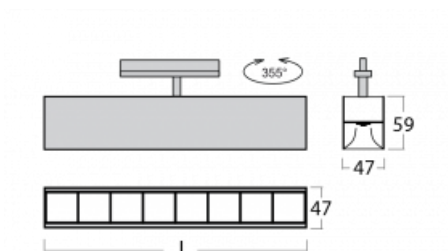

Luminaire

Lina45-T

45-600Z-25GEE/840, S

The Lina45-T luminaires are based on the concept of Lina45 luminaires. In this case, however, the luminaires are installed in three-circuit tracks. These track luminaires with a profile width of only 45 mm are suitable for supplementing accent lighting provided by other luminaires from our product range, for example Vali55-T. With its diffused light, Lina45-T helps to balance the lighting in the room by illuminating the communication zones, especially in the sales areas. The luminaires feature a support adapter in which the luminaire can be rotated along the Z axis thus modifying the arrangement of the system and also partially direct the light in a given space.

Technical drawing

Type of installation	3 circuit track
Light distribution	Direct
Luminaire shape	Linear
Colour of the luminaires	Silver
Material	Aluminium
Lifetime	L80/B20 50 000 hours
Warranty	60 months
Description of luminaires	Luminaire 3 circuit track
Dimensions	1408 mm × 47 mm × 59 mm
Weight	2.7 kg
Light source	LED MODUL
Type of optical system	Plastic louvre low UGR
Luminous flux	3790 lm ± 10 %
Colour Temperature	4000 K cool white
Luminous efficacy	135 lm/W
MacAdam Light source	2
Colour rendering index	80
UGR max. X=4H Y=8H, $\rho=70,50,20$	17.7