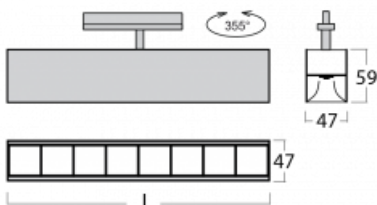

# Lina45-T

45-600Z-25GEE/840, S

The Lina45-T luminaires are based on the concept of Lina45 luminaires. In this case, however, the luminaires are installed in three-circuit tracks. These track luminaires with a profile width of only 45 mm are suitable for supplementing accent lighting provided by other luminaires from our product range, for example Vali55-T. With its diffused light, Lina45-T helps to balance the lighting in the room by illuminating the communication zones, especially in the sales areas. The luminaires feature a support adapter in which the luminaire can be rotated along the Z axis thus modifying the arrangement of the system and also partially direct the light in a given space.

## Technical drawing

Type of installation	3 circuit track
Light distribution	Direct
Luminaire shape	Linear
Colour of the luminaires	Silver
Material	Aluminium
Lifetime	L80/B20 50 000 hours
Warranty	5 years
Description of luminaires	Luminaire 3 circuit track
Dimensions	1408 mm × 47 mm × 59 mm
Weight	2.7 kg
Light source	LED MODUL
Type of optical system	Plastic louvre low UGR
Luminous flux*	3790 lm
Colour Temperature	4000 K cool white
Luminous efficacy	135 lm/W
MacAdam Light source	2
Colour rendering index	80
UGR max. X=4H Y=8H, $\rho=70,50,20$	17.7