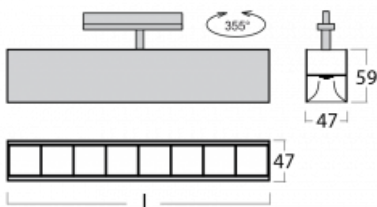

# Lina45-T

45-600Z-25GEE/840, B

The Lina45-T luminaires are based on the concept of Lina45 luminaires. In this case, however, the luminaires are installed in three-circuit tracks. These track luminaires with a profile width of only 45 mm are suitable for supplementing accent lighting provided by other luminaires from our product range, for example Vali55-T. With its diffused light, Lina45-T helps to balance the lighting in the room by illuminating the communication zones, especially in the sales areas. The luminaires feature a support adapter in which the luminaire can be rotated along the Z axis thus modifying the arrangement of the system and also partially direct the light in a given space.

## Technical drawing

Type of installation	3 circuit track
Light distribution	Direct
Luminaire shape	Linear
Colour of the luminaires	Black
Material	Aluminium
Lifetime	L80/B20 50 000 hours
Warranty	5 years
Description of luminaires	Luminaire 3 circuit track
Dimensions	1408 mm × 47 mm × 59 mm
Weight	2.7 kg
Light source	LED MODUL
Type of optical system	Plastic louvre low UGR
Luminous flux*	3790 lm
Colour Temperature	4000 K cool white
Luminous efficacy	135 lm/W
MacAdam Light source	2
Colour rendering index	80
UGR max. X=4H Y=8H, $\rho=70,50,20$	17.7