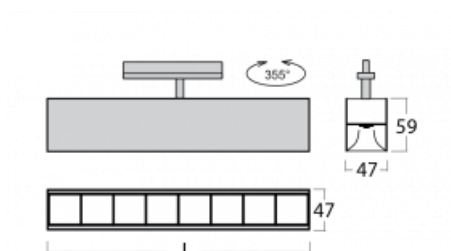

Luminaire

Lina45-T

45-600Z-25GEE/830, W

The Lina45-T luminaires are based on the concept of Lina45 luminaires. In this case, however, the luminaires are installed in three-circuit tracks. These track luminaires with a profile width of only 45 mm are suitable for supplementing accent lighting provided by other luminaires from our product range, for example Vali55-T. With its diffused light, Lina45-T helps to balance the lighting in the room by illuminating the communication zones, especially in the sales areas. The luminaires feature a support adapter in which the luminaire can be rotated along the Z axis thus modifying the arrangement of the system and also partially direct the light in a given space.

Technical drawing

Type of installation	3 circuit track
Light distribution	Direct
Luminaire shape	Linear
Colour of the luminaires	White
Material	Aluminium
Lifetime	L80/B20 50 000 hours
Warranty	60 months
Description of luminaires	Luminaire 3 circuit track
Dimensions	1408 mm × 47 mm × 59 mm
Light source	LED MODUL
Type of optical system	Plastic louvre low UGR
Luminous flux	3610 lm ± 10 %
Colour Temperature	3000 K warm white
Luminous efficacy	128 lm/W
MacAdam Light source	2
Colour rendering index	80
UGR max. X=4H Y=8H, ρ=70,50,20	17.6