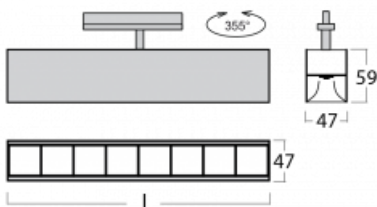

# Lina45-T

45-600Z-25GEE/830, W

The Lina45-T luminaires are based on the concept of Lina45 luminaires. In this case, however, the luminaires are installed in three-circuit tracks. These track luminaires with a profile width of only 45 mm are suitable for supplementing accent lighting provided by other luminaires from our product range, for example Vali55-T. With its diffused light, Lina45-T helps to balance the lighting in the room by illuminating the communication zones, especially in the sales areas. The luminaires feature a support adapter in which the luminaire can be rotated along the Z axis thus modifying the arrangement of the system and also partially direct the light in a given space.

## Technical drawing

Type of installation	3 circuit track
Light distribution	Direct
Luminaire shape	Linear
Colour of the luminaires	White
Material	Aluminium
Lifetime	L80/B20 50 000 hours
Warranty	5 years
Description of luminaires	Luminaire 3 circuit track
Dimensions	1408 mm × 47 mm × 59 mm
Weight	2.7 kg
Light source	LED MODUL
Type of optical system	Plastic louvre low UGR
Luminous flux*	3610 lm
Colour Temperature	3000 K warm white
Luminous efficacy	128 lm/W
MacAdam Light source	2
Colour rendering index	80
UGR max. X=4H Y=8H, $\rho=70,50,20$	17.6