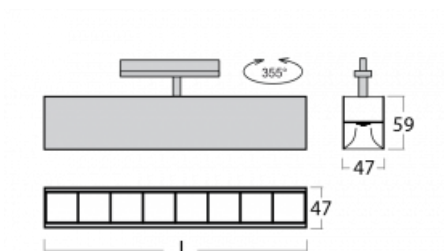

Luminaire

Lina45-T

45-600Z-25GEE/830, S

The Lina45-T luminaires are based on the concept of Lina45 luminaires. In this case, however, the luminaires are installed in three-circuit tracks. These track luminaires with a profile width of only 45 mm are suitable for supplementing accent lighting provided by other luminaires from our product range, for example Vali55-T. With its diffused light, Lina45-T helps to balance the lighting in the room by illuminating the communication zones, especially in the sales areas. The luminaires feature a support adapter in which the luminaire can be rotated along the Z axis thus modifying the arrangement of the system and also partially direct the light in a given space.

Technical drawing

| | |
|--|---------------------------|
| Type of installation | 3 circuit track |
| Light distribution | Direct |
| Luminaire shape | Linear |
| Colour of the luminaires | Silver |
| Material | Aluminium |
| Lifetime | L80/B20 50 000 hours |
| Warranty | 60 months |
| Description of luminaires | Luminaire 3 circuit track |
| Dimensions | 1408 mm × 47 mm × 59 mm |
| Weight | 2.7 kg |
| Light source | LED MODUL |
| Type of optical system | Plastic louvre low UGR |
| Luminous flux | 3610 lm ± 10 % |
| Colour Temperature | 3000 K warm white |
| Luminous efficacy | 128 lm/W |
| MacAdam Light source | 2 |
| Colour rendering index | 80 |
| UGR max. X=4H Y=8H, $\rho=70,50,20$ | 17.6 |