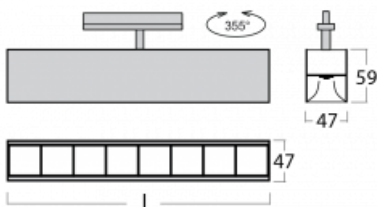

Luminaire

Lina45-T

45-600Z-25GEE/830, S

The Lina45-T luminaires are based on the concept of Lina45 luminaires. In this case, however, the luminaires are installed in three-circuit tracks. These track luminaires with a profile width of only 45 mm are suitable for supplementing accent lighting provided by other luminaires from our product range, for example Vali55-T. With its diffused light, Lina45-T helps to balance the lighting in the room by illuminating the communication zones, especially in the sales areas. The luminaires feature a support adapter in which the luminaire can be rotated along the Z axis thus modifying the arrangement of the system and also partially direct the light in a given space.

Technical drawing

Type of installation	3 circuit track
Light distribution	Direct
Luminaire shape	Linear
Colour of the luminaires	Silver
Material	Aluminium
Lifetime	L80/B20 50 000 hours
Warranty	5 years
Description of luminaires	Luminaire 3 circuit track
Dimensions	1408 mm × 47 mm × 59 mm
Weight	2.7 kg
Light source	LED MODUL
Type of optical system	Plastic louvre low UGR
Luminous flux*	3610 lm
Colour Temperature	3000 K warm white
Luminous efficacy	128 lm/W
MacAdam Light source	2
Colour rendering index	80
UGR max. X=4H Y=8H, $\rho=70,50,20$	17.6