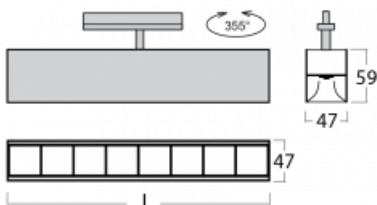

Luminaire

Lina45-T

45-600Z-25GEE/830, B

The Lina45-T luminaires are based on the concept of Lina45 luminaires. In this case, however, the luminaires are installed in three-circuit tracks. These track luminaires with a profile width of only 45 mm are suitable for supplementing accent lighting provided by other luminaires from our product range, for example Vali55-T. With its diffused light, Lina45-T helps to balance the lighting in the room by illuminating the communication zones, especially in the sales areas. The luminaires feature a support adapter in which the luminaire can be rotated along the Z axis thus modifying the arrangement of the system and also partially direct the light in a given space.

Technical drawing

Type of installation	3 circuit track
Light distribution	Direct
Luminaire shape	Linear
Colour of the luminaires	Black
Material	Aluminium
Lifetime	L80/B20 50 000 hours
Warranty	60 months
Description of luminaires	Luminaire 3 circuit track
Dimensions	1408 mm × 47 mm × 59 mm
Weight	2.7 kg
Light source	LED MODUL
Type of optical system	Plastic louvre low UGR
Luminous flux	3610 lm ± 10 %
Colour Temperature	3000 K warm white
Luminous efficacy	128 lm/W
MacAdam Light source	2
Colour rendering index	80
UGR max. X=4H Y=8H, $\rho=70,50,20$	17.6