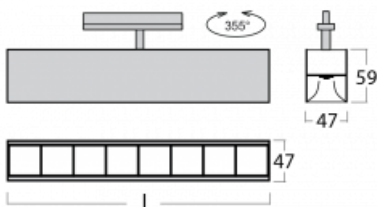

# Lina45-T

45-600Z-25GEE/830, B

The Lina45-T luminaires are based on the concept of Lina45 luminaires. In this case, however, the luminaires are installed in three-circuit tracks. These track luminaires with a profile width of only 45 mm are suitable for supplementing accent lighting provided by other luminaires from our product range, for example Vali55-T. With its diffused light, Lina45-T helps to balance the lighting in the room by illuminating the communication zones, especially in the sales areas. The luminaires feature a support adapter in which the luminaire can be rotated along the Z axis thus modifying the arrangement of the system and also partially direct the light in a given space.

## Technical drawing

Type of installation	3 circuit track
Light distribution	Direct
Luminaire shape	Linear
Colour of the luminaires	Black
Material	Aluminium
Lifetime	L80/B20 50 000 hours
Warranty	5 years
Description of luminaires	Luminaire 3 circuit track
Dimensions	1408 mm × 47 mm × 59 mm
Weight	2.7 kg
Light source	LED MODUL
Type of optical system	Plastic louvre low UGR
Luminous flux*	3610 lm
Colour Temperature	3000 K warm white
Luminous efficacy	128 lm/W
MacAdam Light source	2
Colour rendering index	80
UGR max. X=4H Y=8H, $\rho=70,50,20$	17.6