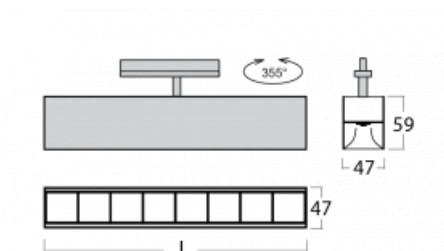

Luminaire

Lina45-T

45-600Z-25GED/840, W

The Lina45-T luminaires are based on the concept of Lina45 luminaires. In this case, however, the luminaires are installed in three-circuit tracks. These track luminaires with a profile width of only 45 mm are suitable for supplementing accent lighting provided by other luminaires from our product range, for example Vali55-T. With its diffused light, Lina45-T helps to balance the lighting in the room by illuminating the communication zones, especially in the sales areas. The luminaires feature a support adapter in which the luminaire can be rotated along the Z axis thus modifying the arrangement of the system and also partially direct the light in a given space.

Technical drawing

Type of installation	3 circuit track
Light distribution	Direct
Luminaire shape	Linear
Colour of the luminaires	White
Material	Aluminium
Lifetime	L80/B20 50 000 hours
Warranty	60 months
Description of luminaires	Luminaire 3 circuit track
Dimensions	1408 mm × 47 mm × 59 mm
Light source	LED MODUL
Type of optical system	Plastic louvre low UGR
Luminous flux	3790 lm ± 10 %
Colour Temperature	4000 K cool white
Luminous efficacy	135 lm/W
MacAdam Light source	2
Colour rendering index	80
UGR max. X=4H Y=8H, ρ=70,50,20	18.6