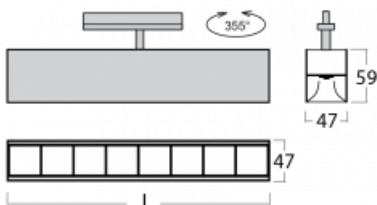

Luminaire

Lina45-T

45-600Z-25GED/840, W

The Lina45-T luminaires are based on the concept of Lina45 luminaires. In this case, however, the luminaires are installed in three-circuit tracks. These track luminaires with a profile width of only 45 mm are suitable for supplementing accent lighting provided by other luminaires from our product range, for example Vali55-T. With its diffused light, Lina45-T helps to balance the lighting in the room by illuminating the communication zones, especially in the sales areas. The luminaires feature a support adapter in which the luminaire can be rotated along the Z axis thus modifying the arrangement of the system and also partially direct the light in a given space.

Technical drawing

Type of installation	3 circuit track
Light distribution	Direct
Luminaire shape	Linear
Colour of the luminaires	White
Material	Aluminium
Lifetime	L80/B20 50 000 hours
Warranty	5 years
Description of luminaires	Luminaire 3 circuit track
Dimensions	1408 mm × 47 mm × 59 mm
Light source	LED MODUL
Type of optical system	Plastic louvre low UGR
Luminous flux*	3790 lm
Colour Temperature	4000 K cool white
Luminous efficacy	135 lm/W
MacAdam Light source	2
Colour rendering index	80
UGR max. X=4H Y=8H, $\rho=70,50,20$	18.6