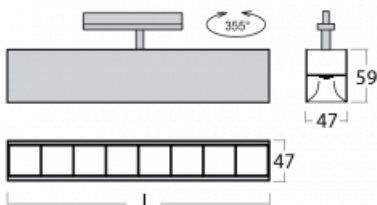

Luminaire

Lina45-T

45-600Z-25GED/840, S

The Lina45-T luminaires are based on the concept of Lina45 luminaires. In this case, however, the luminaires are installed in three-circuit tracks. These track luminaires with a profile width of only 45 mm are suitable for supplementing accent lighting provided by other luminaires from our product range, for example Vali55-T. With its diffused light, Lina45-T helps to balance the lighting in the room by illuminating the communication zones, especially in the sales areas. The luminaires feature a support adapter in which the luminaire can be rotated along the Z axis thus modifying the arrangement of the system and also partially direct the light in a given space.

Technical drawing

Type of installation	3 circuit track
Light distribution	Direct
Luminaire shape	Linear
Colour of the luminaires	Silver
Material	Aluminium
Lifetime	L80/B20 50 000 hours
Warranty	5 years
Description of luminaires	Luminaire 3 circuit track
Dimensions	1408 mm × 47 mm × 59 mm
Light source	LED MODUL
Type of optical system	Plastic louvre low UGR
Luminous flux*	3790 lm
Colour Temperature	4000 K cool white
Luminous efficacy	135 lm/W
MacAdam Light source	2
Colour rendering index	80
UGR max. X=4H Y=8H, $\rho=70,50,20$	17.7