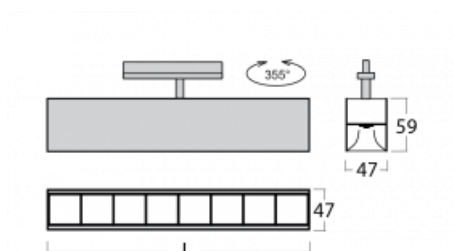

Luminaire

Lina45-T

45-600Z-25GED/840, S

The Lina45-T luminaires are based on the concept of Lina45 luminaires. In this case, however, the luminaires are installed in three-circuit tracks. These track luminaires with a profile width of only 45 mm are suitable for supplementing accent lighting provided by other luminaires from our product range, for example Vali55-T. With its diffused light, Lina45-T helps to balance the lighting in the room by illuminating the communication zones, especially in the sales areas. The luminaires feature a support adapter in which the luminaire can be rotated along the Z axis thus modifying the arrangement of the system and also partially direct the light in a given space.

Technical drawing

| | |
|-----------------------------------|---------------------------|
| Type of installation | 3 circuit track |
| Light distribution | Direct |
| Luminaire shape | Linear |
| Colour of the luminaires | Silver |
| Material | Aluminium |
| Lifetime | L80/B20 50 000 hours |
| Warranty | 60 months |
| Description of luminaires | Luminaire 3 circuit track |
| Dimensions | 1408 mm × 47 mm × 59 mm |
| Light source | LED MODUL |
| Type of optical system | Plastic louvre low UGR |
| Luminous flux | 3790 lm ± 10 % |
| Colour Temperature | 4000 K cool white |
| Luminous efficacy | 135 lm/W |
| MacAdam Light source | 2 |
| Colour rendering index | 80 |
| UGR max. X=4H Y=8H, ρ=70,50,20 | 17.7 |