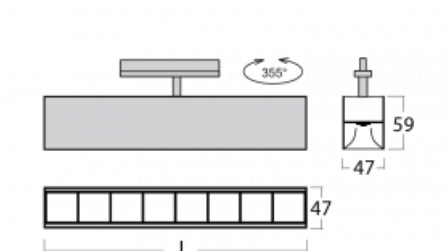

Luminaire

Lina45-T

45-600Z-25GED/840, B

The Lina45-T luminaires are based on the concept of Lina45 luminaires. In this case, however, the luminaires are installed in three-circuit tracks. These track luminaires with a profile width of only 45 mm are suitable for supplementing accent lighting provided by other luminaires from our product range, for example Vali55-T. With its diffused light, Lina45-T helps to balance the lighting in the room by illuminating the communication zones, especially in the sales areas. The luminaires feature a support adapter in which the luminaire can be rotated along the Z axis thus modifying the arrangement of the system and also partially direct the light in a given space.

Technical drawing

Type of installation	3 circuit track
Light distribution	Direct
Luminaire shape	Linear
Colour of the luminaires	Black
Material	Aluminium
Lifetime	L80/B20 50 000 hours
Warranty	60 months
Description of luminaires	Luminaire 3 circuit track
Dimensions	1408 mm × 47 mm × 59 mm
Light source	LED MODUL
Type of optical system	Plastic louvre low UGR
Luminous flux	3790 lm ± 10 %
Colour Temperature	4000 K cool white
Luminous efficacy	135 lm/W
MacAdam Light source	2
Colour rendering index	80
UGR max. X=4H Y=8H, ρ=70,50,20	17.6