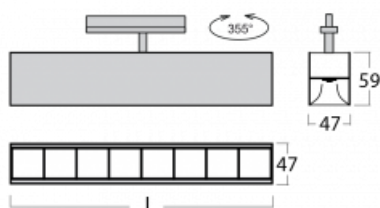

Luminaire

Lina45-T

45-600Z-25GED/840, B

The Lina45-T luminaires are based on the concept of Lina45 luminaires. In this case, however, the luminaires are installed in three-circuit tracks. These track luminaires with a profile width of only 45 mm are suitable for supplementing accent lighting provided by other luminaires from our product range, for example Vali55-T. With its diffused light, Lina45-T helps to balance the lighting in the room by illuminating the communication zones, especially in the sales areas. The luminaires feature a support adapter in which the luminaire can be rotated along the Z axis thus modifying the arrangement of the system and also partially direct the light in a given space.

Technical drawing

Type of installation	3 circuit track
Light distribution	Direct
Luminaire shape	Linear
Colour of the luminaires	Black
Material	Aluminium
Lifetime	L80/B20 50 000 hours
Warranty	5 years
Description of luminaires	Luminaire 3 circuit track
Dimensions	1408 mm × 47 mm × 59 mm
Light source	LED MODUL
Type of optical system	Plastic louvre low UGR
Luminous flux*	3790 lm
Colour Temperature	4000 K cool white
Luminous efficacy	135 lm/W
MacAdam Light source	2
Colour rendering index	80
UGR max. X=4H Y=8H, ρ=70,50,20	17.6