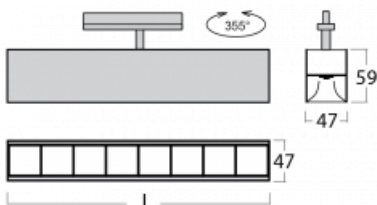

Luminaire

Lina45-T

45-600Z-25GED/830, W

The Lina45-T luminaires are based on the concept of Lina45 luminaires. In this case, however, the luminaires are installed in three-circuit tracks. These track luminaires with a profile width of only 45 mm are suitable for supplementing accent lighting provided by other luminaires from our product range, for example Vali55-T. With its diffused light, Lina45-T helps to balance the lighting in the room by illuminating the communication zones, especially in the sales areas. The luminaires feature a support adapter in which the luminaire can be rotated along the Z axis thus modifying the arrangement of the system and also partially direct the light in a given space.

Technical drawing

Type of installation	3 circuit track
Light distribution	Direct
Luminaire shape	Linear
Colour of the luminaires	White
Material	Aluminium
Lifetime	L80/B20 50 000 hours
Warranty	5 years
Description of luminaires	Luminaire 3 circuit track
Dimensions	1408 mm × 47 mm × 59 mm
Light source	LED MODUL
Type of optical system	Plastic louvre low UGR
Luminous flux*	3610 lm
Colour Temperature	3000 K warm white
Luminous efficacy	128 lm/W
MacAdam Light source	2
Colour rendering index	80
UGR max. X=4H Y=8H, $\rho=70,50,20$	17.6