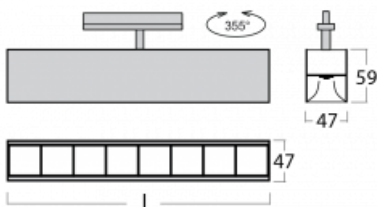

Luminaire

Lina45-T

45-600Z-25GED/830, S

The Lina45-T luminaires are based on the concept of Lina45 luminaires. In this case, however, the luminaires are installed in three-circuit tracks. These track luminaires with a profile width of only 45 mm are suitable for supplementing accent lighting provided by other luminaires from our product range, for example Vali55-T. With its diffused light, Lina45-T helps to balance the lighting in the room by illuminating the communication zones, especially in the sales areas. The luminaires feature a support adapter in which the luminaire can be rotated along the Z axis thus modifying the arrangement of the system and also partially direct the light in a given space.

Technical drawing

Type of installation	3 circuit track
Light distribution	Direct
Luminaire shape	Linear
Colour of the luminaires	Silver
Material	Aluminium
Lifetime	L80/B20 50 000 hours
Warranty	5 years
Description of luminaires	Luminaire 3 circuit track
Dimensions	1408 mm × 47 mm × 59 mm
Light source	LED MODUL
Type of optical system	Plastic louvre low UGR
Luminous flux*	3610 lm
Colour Temperature	3000 K warm white
Luminous efficacy	128 lm/W
MacAdam Light source	2
Colour rendering index	80
UGR max. X=4H Y=8H, ρ=70,50,20	17.6