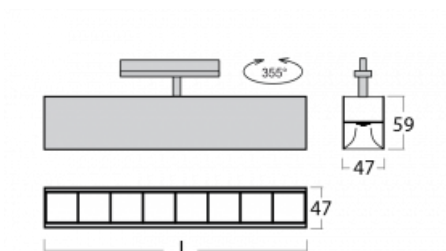

Luminaire

Lina45-T

45-600Z-25GED/830, S

The Lina45-T luminaires are based on the concept of Lina45 luminaires. In this case, however, the luminaires are installed in three-circuit tracks. These track luminaires with a profile width of only 45 mm are suitable for supplementing accent lighting provided by other luminaires from our product range, for example Vali55-T. With its diffused light, Lina45-T helps to balance the lighting in the room by illuminating the communication zones, especially in the sales areas. The luminaires feature a support adapter in which the luminaire can be rotated along the Z axis thus modifying the arrangement of the system and also partially direct the light in a given space.

Technical drawing

Type of installation	3 circuit track
Light distribution	Direct
Luminaire shape	Linear
Colour of the luminaires	Silver
Material	Aluminium
Lifetime	L80/B20 50 000 hours
Warranty	60 months
Description of luminaires	Luminaire 3 circuit track
Dimensions	1408 mm × 47 mm × 59 mm
Light source	LED MODUL
Type of optical system	Plastic louvre low UGR
Luminous flux	3610 lm ± 10 %
Colour Temperature	3000 K warm white
Luminous efficacy	128 lm/W
MacAdam Light source	2
Colour rendering index	80
UGR max. X=4H Y=8H, ρ=70,50,20	17.6