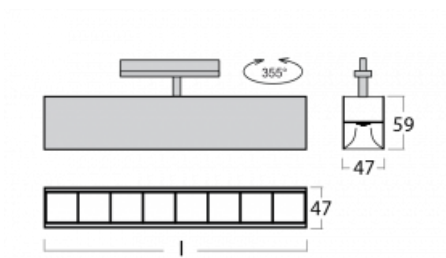

# Lina45-T

45-600Z-25GED/830, B

The Lina45-T luminaires are based on the concept of Lina45 luminaires. In this case, however, the luminaires are installed in three-circuit tracks. These track luminaires with a profile width of only 45 mm are suitable for supplementing accent lighting provided by other luminaires from our product range, for example Vali55-T. With its diffused light, Lina45-T helps to balance the lighting in the room by illuminating the communication zones, especially in the sales areas. The luminaires feature a support adapter in which the luminaire can be rotated along the Z axis thus modifying the arrangement of the system and also partially direct the light in a given space.

**Technical drawing**

Type of installation	3 circuit track
Light distribution	Direct
Luminaire shape	Linear
Colour of the luminaires	Black
Material	Aluminium
Lifetime	L80/B20 50 000 hours
Warranty	60 months
Description of luminaires	Luminaire 3 circuit track
Dimensions	1408 mm × 47 mm × 59 mm
Light source	LED MODUL
Type of optical system	Plastic louvre low UGR
Luminous flux	3610 lm ± 10 %
Colour Temperature	3000 K warm white
Luminous efficacy	128 lm/W
MacAdam Light source	2
Colour rendering index	80
UGR max. X=4H Y=8H, ρ=70,50,20	17.7