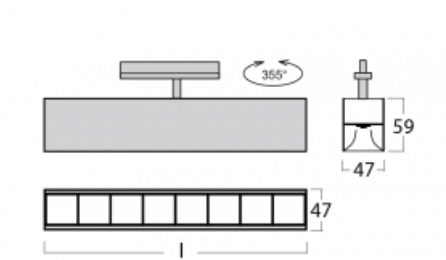

Luminaire

Lina45-T

45-600Z-20GGE/840, W

The Lina45-T luminaires are based on the concept of Lina45 luminaires. In this case, however, the luminaires are installed in three-circuit tracks. These track luminaires with a profile width of only 45 mm are suitable for supplementing accent lighting provided by other luminaires from our product range, for example Vali55-T. With its diffused light, Lina45-T helps to balance the lighting in the room by illuminating the communication zones, especially in the sales areas. The luminaires feature a support adapter in which the luminaire can be rotated along the Z axis thus modifying the arrangement of the system and also partially direct the light in a given space.

Technical drawing

Type of installation	3 circuit track
Light distribution	Direct
Luminaire shape	Linear
Colour of the luminaires	White
Material	Aluminium
Lifetime	L80/B20 50 000 hours
Warranty	60 months
Description of luminaires	Luminaire 3 circuit track
Dimensions	1127 mm × 47 mm × 59 mm
Weight	2.3 kg
Light source	LED MODUL
Type of optical system	Plastic louvre low UGR
Luminous flux	3930 lm ± 10 %
Colour Temperature	4000 K cool white
Luminous efficacy	128 lm/W
MacAdam Light source	2
Colour rendering index	80
UGR max. X=4H Y=8H, $\rho=70,50,20$	18.6